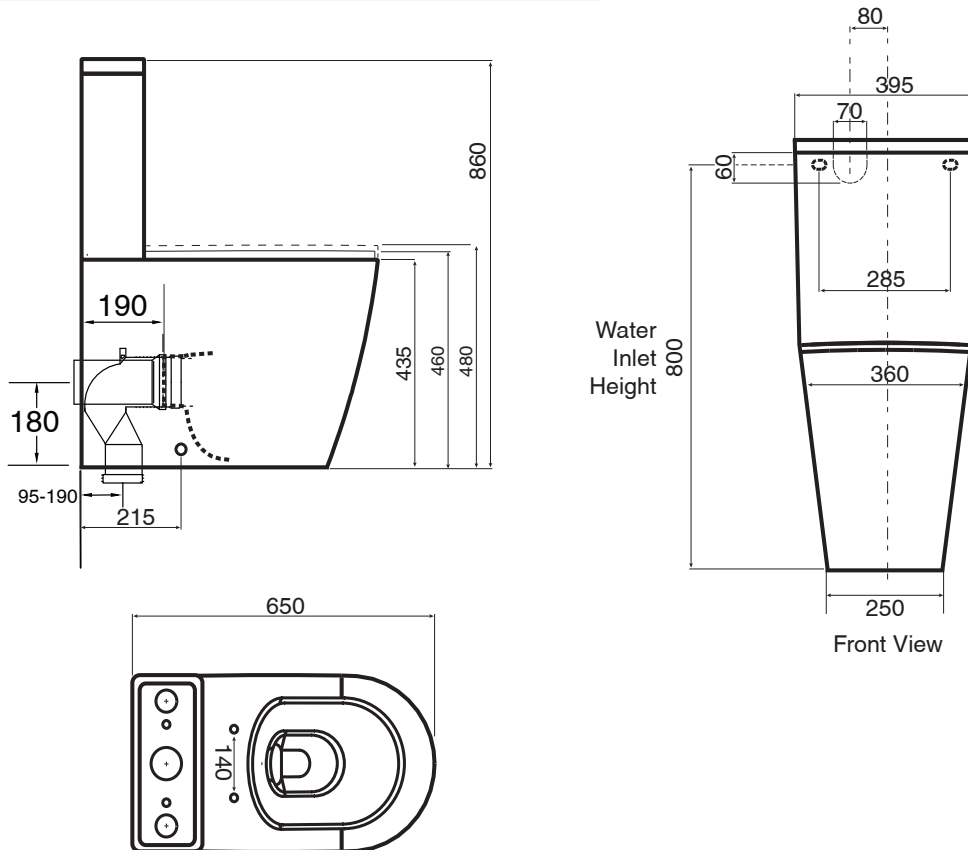

KADO

Kado Lux Close Coupled Back To Wall Rimless Overheight Back Inlet Toilet Suite with Thin Soft Close Quick Release Seat (4 Star)

1805494

SPECIFICATIONS

Recommended Use	Domestic, Hotel & Commercial
Pan Material	Vitreous China
Toilet Seat Material	Polypropylene (PP)
Weight of Pan	37 kg
Weight of Cistern	15 kg
Water Inlet Position	Back Inlet
Toilet Seat	Soft Close Quick Release Thin
Rim Configuration	Rimless
Outlet Type	P Trap/S Trap using conversion bend (supplied)
Pan Fixing	Screwed to the floor using brackets (supplied) and bedded with sealant
Inlet Valve Pressure Rating	500 kPa

WARRANTY

Warranty - Domestic Use	10 Years
Spare Parts & Labour	12 Months

Please refer to Warranty Page for full Terms and Conditions

Water Inlet Height

Front View

Dimensions are nominal measurements only.

CLEANING RECOMMENDATIONS: