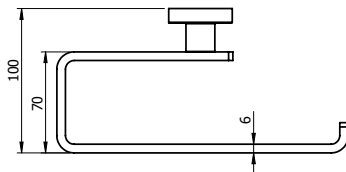

Dimensions are nominal measurements only.

CLEANING RECOMMENDATIONS:

We recommend the use of soapy water or approved cleaners. This product should not be cleaned with abrasive materials. Damage caused by any improper treatment is not covered by the product warranty. Refer to Warranty Conditions

Disclaimer: Products in this specification manual must by regulation be installed by licensed and registered trade people. The manufacturer/distributor reserves the right to vary specifications or delete models from their range without prior notification. Dimensions are nominal measurements only. Dimensions and set-outs listed are correct at time of publication however the manufacturer/distributor takes no responsibility for printing errors.

Published 25/03/2022

To see the complete Milli range go to www.reece.com.au