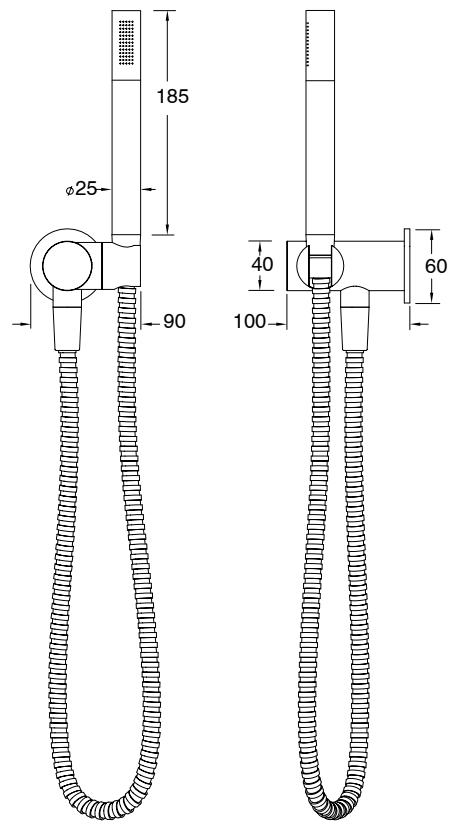

Milli Pure Microphone Hand Shower with Swivel Bracket Matte Black (3 star)

4202261

SPECIFICATIONS

Recommended Use	Domestic, Hotel & Commercial
Colour	Matte Black
Material	DR Brass
Recommended Pressure Range	300 - 500 kPa
Maximum Continuous Working Pressure	500 kPa
Maximum Continuous Working Temperature	65 deg C
Suitable for Storage Tank Hot Water	Yes
Suitable for Continuous Flow Hot Water	Yes
Suitable for Gravity Feed Hot Water	No

WARRANTY

Warranty - Domestic Use	15 Years
Spare Parts & Labour	12 Months

Please refer to Warranty Page for full Terms and Conditions

Dimensions are nominal measurements only.

CLEANING RECOMMENDATIONS:

We recommend the use of soapy water or approved cleaners. This product should not be cleaned with abrasive materials. Damage caused by any improper treatment is not covered by the product warranty. Refer to Warranty Conditions

Disclaimer: Products in this specification manual must by regulation be installed by licensed and registered trade people. The manufacturer/distributor reserves the right to vary specifications or delete models from their range without prior notification. Dimensions are nominal measurements only. Dimensions and set-outs listed are correct at time of publication however the manufacturer/distributor takes no responsibility for printing errors.

Published 23/09/2020

To see the complete Milli range go to www.reece.com.au/bathrooms