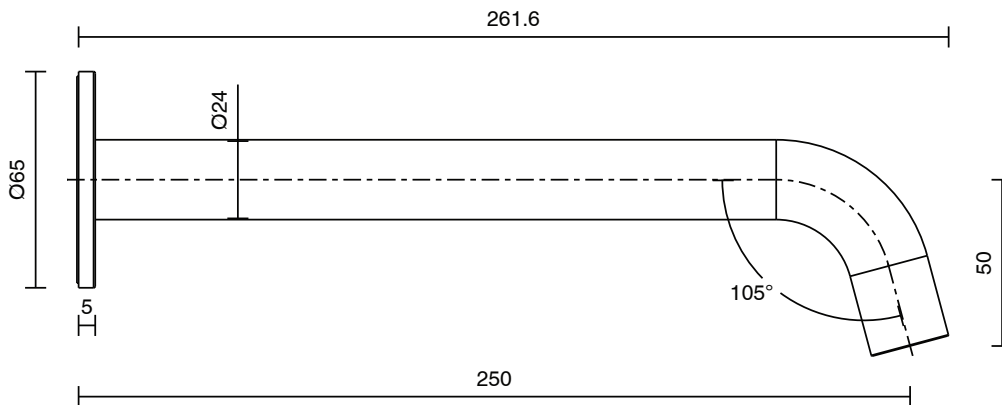

mizu

Mizu Drift MK2 Basin/Bath Outlet 250mm Chrome (5 Star)

2266132

SPECIFICATIONS

Recommended Use	Domestic, Hotel & Commercial
Colour	Chrome
Finish	Polished
Body Material	H62 Brass
Recommended Pressure Range	150 - 500 kPa
Maximum Continuous Working Temperature	65 deg C
Suitable for Storage Tank Hot Water	Yes
Suitable for Continuous Flow Hot Water	Yes
Suitable for Gravity Feed Hot Water	No

WARRANTY

Warranty - Domestic Use	10 Years
Spare Parts & Labour	12 Months
<i>Please refer to Warranty Page for full Terms and Conditions</i>