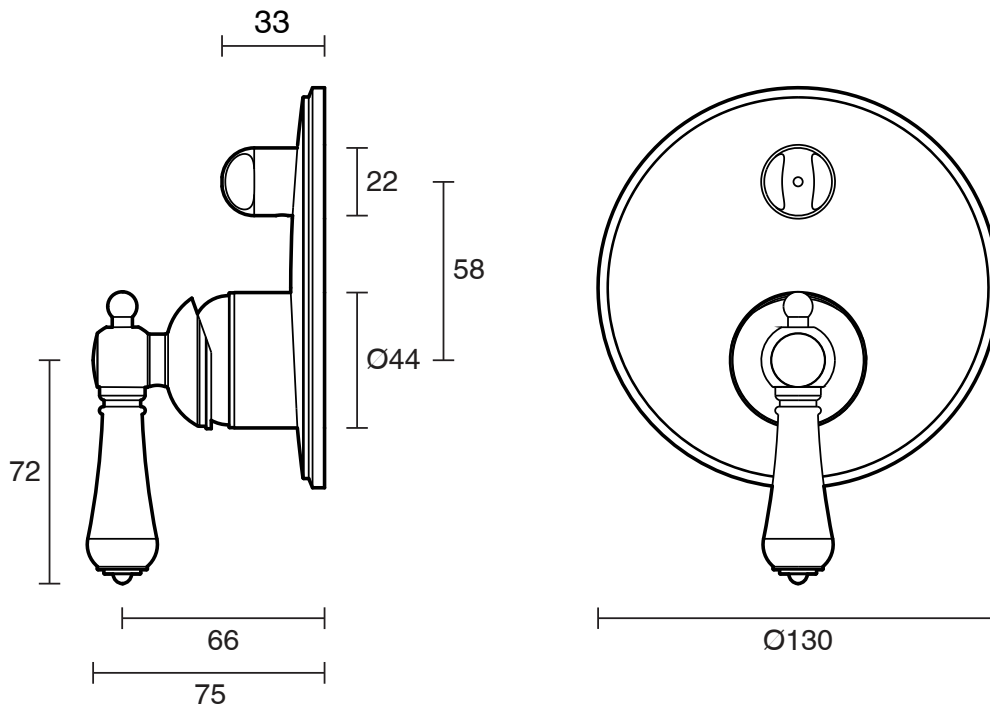

KADO

Kado Era Shower Mixer with Diverter Porcelain Handle Brass Gold

2263702

SPECIFICATIONS

Recommended Use	Domestic, Hotel & Commercial
Colour	Brass Gold with Porcelain Handles
Finish	Polished
Material	DR Brass
Recommended Pressure Range	150 - 500 kPa
Maximum Continuous Working Temperature	80 deg C
Suitable for Storage Tank Hot Water	Yes
Suitable for Continuous Flow Hot Water	Yes
Suitable for Gravity Feed Hot Water	No

WARRANTY

Warranty - Domestic Use	10 Years
Spare Parts & Labour	12 Months

Please refer to Warranty Page for full Terms and Conditions

Dimensions are nominal measurements only.

CLEANING RECOMMENDATIONS:

We recommend the use of soapy water or approved cleaners. This product should not be cleaned with abrasive materials. Damage caused by any improper treatment is not covered by the product warranty. Refer to Warranty Conditions

Disclaimer: Products in this specification manual must by regulation be installed by licensed and registered trade people. The manufacturer/distributor reserves the right to vary specifications or delete models from their range without prior notification. Dimensions are nominal measurements only. Dimensions and set-outs listed are correct at time of publication however the manufacturer/distributor takes no responsibility for printing errors.

Published 12/10/2023

To see the complete Kado range go to www.reece.com.au