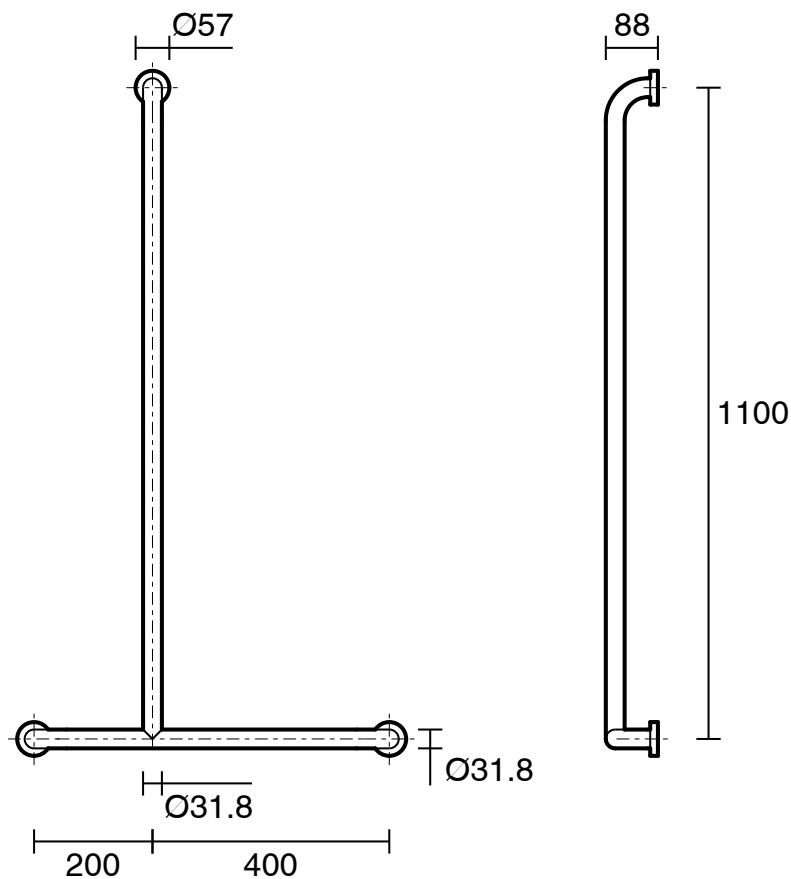

Mobi 1100 x 600mm Left Hand Invert “T” Grab Rail Polished Stainless Steel

9501978

SPECIFICATIONS

Recommended Use	Domestic;Hotel;Commercial
Material	Stainless Steel 304
Colour	Polished Stainless Steel
Mounting	Wall

WARRANTY

Warranty - Domestic Use (Years)	7
Spare Parts & Labour (Years)	1

Please refer to Warranty Page for full Terms and Conditions

Dimensions are nominal measurements only.

CLEANING RECOMMENDATIONS:

We recommend the use of soapy water or approved cleaners. This product should not be cleaned with abrasive materials. Damage caused by any improper treatment is not covered by the product warranty. Refer to Warranty Conditions

Disclaimer: Products in this specification manual must by regulation be installed by licensed and registered trade people. The manufacturer/distributor reserves the right to vary specifications or delete models from their range without prior notification. Dimensions are nominal measurements only. Dimensions and set-outs listed are correct at time of publication however the manufacturer/distributor takes no responsibility for printing errors.

Published 25/03/2025

To see the complete Mobi range go to www.reece.com.au