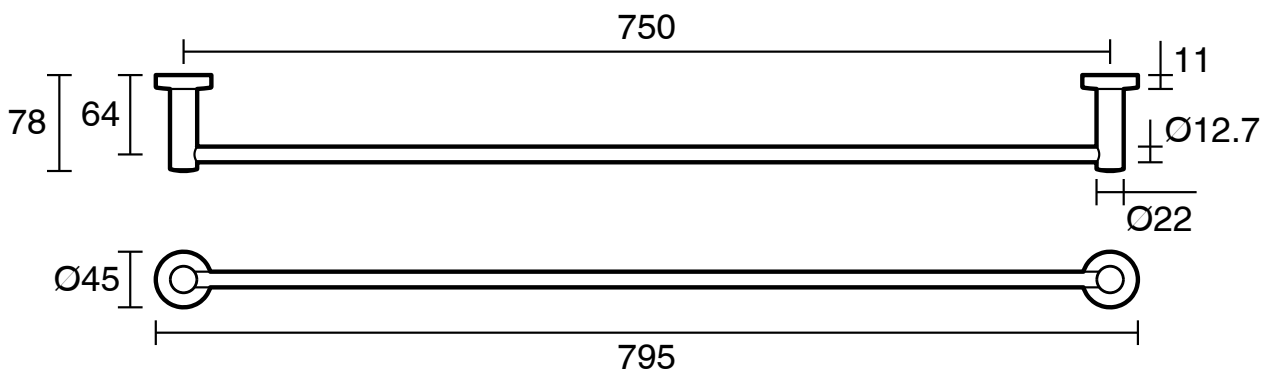

Posh Solus MK2 Single Towel Rail 750mm Chrome

9506584

SPECIFICATIONS	
Recommended Use	Domestic;Hotel;Commercial
Colour Finish	Polished Chrome
Primary Material	Zinc
WARRANTY	
Replacement Only - Domestic Use (Years)	10
Parts Replacement Only (Years)	1
<i>Please refer to Warranty Page for full Terms and Conditions</i>	

Disclaimer: Products in this specification manual must by regulation be installed by licensed and registered trade people. The manufacturer/distributor reserves the right to vary specifications or delete models from their range without prior notification. Dimensions are nominal measurements only. Dimensions and set-outs listed are correct at time of publication however the manufacturer/distributor takes no responsibility for printing errors.