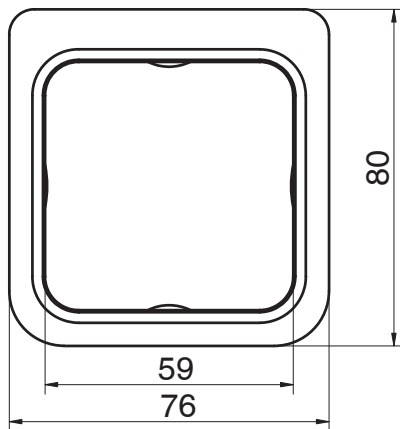

Milli Glance Single Wall Holder Chrome

9503869

SPECIFICATIONS

Recommended Use	Domestic, Hotel & Commercial
Colour	Chrome

WARRANTY

Replacement Only - Domestic Use 15 Years

Please refer to Warranty Page for full Terms and Conditions

Disclaimer: Products in this specification manual must by regulation be installed by licensed and registered trade people. The manufacturer/distributor reserves the right to vary specifications or delete models from their range without prior notification. Dimensions are nominal measurements only. Dimensions and set-outs listed are correct at time of publication however the manufacturer/distributor takes no responsibility for printing errors.