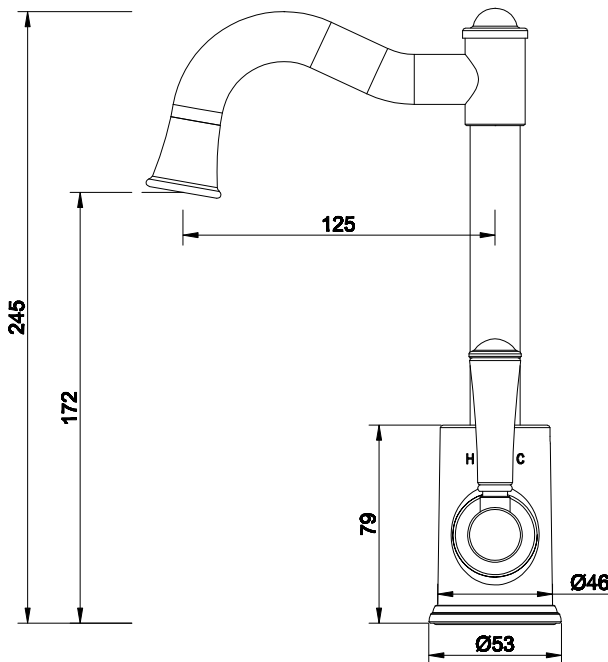

Posh Canterbury English Basin Mixer Tap Porcelain Handle Polished Brass Gold (4 Star)

9509368

SPECIFICATIONS	
Recommended Use	Domestic;Hotel;Commercial
Colour Finish	Brass Gold
Primary Material	DR Brass
Recommended Pressure Range	150 - 500 kPa as per AS3500
Max Continuous Working Temperature (deg C)	80
Min Continuous Working Temperature (deg C)	5
Hot Water Unit Suitability	Storage Tank;Continuous Flow
WARRANTY	
Warranty - Domestic Use (Years)	10
Spare Parts & Labour (Years)	1
<i>Please refer to Warranty Page for full Terms and Conditions</i>	

Disclaimer: Products in this specification manual must by regulation be installed by licensed and registered trade people. The manufacturer/distributor reserves the right to vary specifications or delete models from their range without prior notification. Dimensions are nominal measurements only. Dimensions and set-outs listed are correct at time of publication however the manufacturer/distributor takes no responsibility for printing errors.