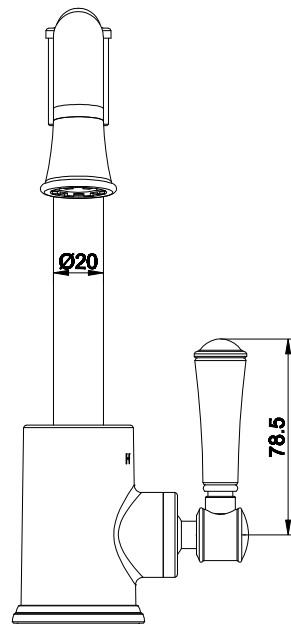

Posh Canterbury English Basin Mixer Tap Porcelain Handle Polished Brass Gold (4 Star)

9509368

SPECIFICATIONS	
Recommended Use	Domestic;Hotel;Commercial
Colour Finish	Brass Gold
Primary Material	DR Brass
Recommended Pressure Range	150 - 500 kPa as per AS3500
Max Continuous Working Temperature (deg C)	80
Min Continuous Working Temperature (deg C)	5
Hot Water Unit Suitability	Storage Tank;Continuous Flow
WARRANTY	
Warranty - Domestic Use (Years)	10
Spare Parts & Labour (Years)	1
<i>Please refer to Warranty Page for full Terms and Conditions</i>	