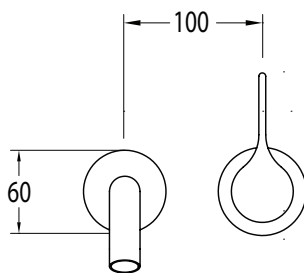

SUSSEX

Sussex Oria Wall Bath Mixer Outlet System 165mm PVD Brushed Gold

2265625

SPECIFICATIONS	
Recommended Use	Residential;Commercial
Colour Finish	Brushed Gold
Primary Material	Brass
Recommended Pressure Range	150 - 500 kPa as per AS3500
Max Continuous Working Temperature (deg C)	65
Min Continuous Working Temperature (deg C)	1
WARRANTY	
Residential Use (Years)	40
Commercial Use (Years)	10
<i>Please refer to Sussex Warranty page for full Terms and Conditions</i>	

Disclaimer: Products in this specification manual must by regulation be installed by licensed and registered trade people. The manufacturer/distributor reserves the right to vary specifications or delete models from their range without prior notification. Dimensions are nominal measurements only. Dimensions and set-outs listed are correct at time of publication however the manufacturer/distributor takes no responsibility for printing errors.