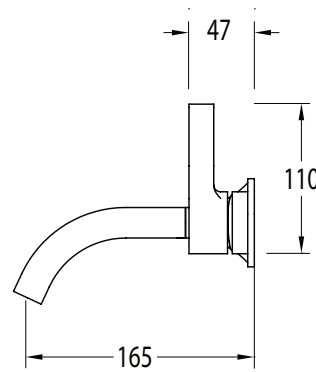

SUSSEX

Sussex Oria Wall Bath Mixer Outlet System 165mm PVD Brushed Gold

2265625

SPECIFICATIONS	
Recommended Use	Residential;Commercial
Colour Finish	Brushed Gold
Primary Material	Brass
Recommended Pressure Range	150 - 500 kPa as per AS3500
Max Continuous Working Temperature (deg C)	65
Min Continuous Working Temperature (deg C)	1
WARRANTY	
Residential Use (Years)	40
Commercial Use (Years)	10
<i>Please refer to Sussex Warranty page for full Terms and Conditions</i>	

Disclaimer: Products in this specification manual must by regulation be installed by licensed and registered trade people. The manufacturer/distributor reserves the right to vary specifications or delete models from their range without prior notification. Dimensions are nominal measurements only. Dimensions and set-outs listed are correct at time of publication however the manufacturer/distributor takes no responsibility for printing errors.