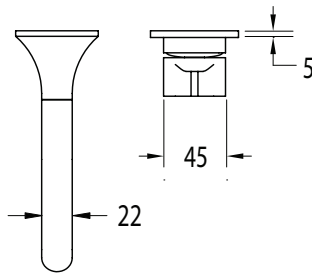

SUSSEX

Sussex Oria Wall Bath Mixer Outlet System 165mm PVD Brushed Gold

2265625

SPECIFICATIONS	
Recommended Use	Residential;Commercial
Colour Finish	Brushed Gold
Primary Material	Brass
Recommended Pressure Range	150 - 500 kPa as per AS3500
Max Continuous Working Temperature (deg C)	65
Min Continuous Working Temperature (deg C)	1
WARRANTY	
Residential Use (Years)	40
Commercial Use (Years)	10
<i>Please refer to Sussex Warranty page for full Terms and Conditions</i>	

Disclaimer: Products in this specification manual must by regulation be installed by licensed and registered trade people. The manufacturer/distributor reserves the right to vary specifications or delete models from their range without prior notification. Dimensions are nominal measurements only. Dimensions and set-outs listed are correct at time of publication however the manufacturer/distributor takes no responsibility for printing errors.