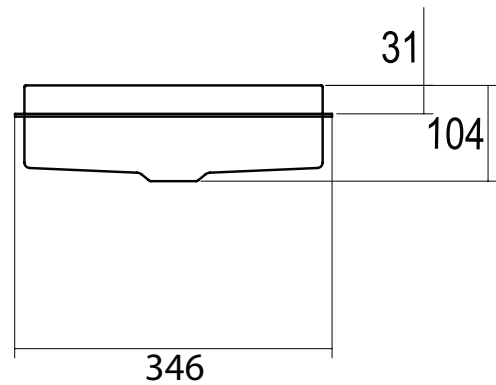

Alape™

Alape Unisono Flush Mounted Basin 325mm White

9506192

SPECIFICATIONS

Recommended Use	Domestic, Hotel & Commercial
Material	Enamelled Glazed Steel
Colour	White
Bowl Capacity	7 Litres
Weight	4.1kgs
Fixing	Flush Mounted (adhesive supplied)
Taphole Configuration	No Taphole
Overflow Configuration	No Overflow
Plug & Waste	32 x 40mm plug and waste. (NOTE: European waste is supplied with the product. Not suitable for Australian application.)
Tapware	Sold Separately

WARRANTY

Warranty - Domestic Use	15 Years
Spare Parts & Labour	12 Months

Please refer to Warranty Page for full Terms and Conditions

Dimensions are nominal measurements only.

CLEANING RECOMMENDATIONS:

We recommend the use of soapy water or approved cleaners. This product should not be cleaned with abrasive materials. Damage caused by any improper treatment is not covered by the product warranty. Refer to Warranty Conditions

Disclaimer: Products in this specification manual must by regulation be installed by licensed and registered trade people. The manufacturer/distributor reserves the right to vary specifications or delete models from their range without prior notification. Dimensions are nominal measurements only. Dimensions and set-outs listed are correct at time of publication however the manufacturer/distributor takes no responsibility for printing errors.

Published 01/07/2021

To see the complete Alape range go to
www.reece.com.au