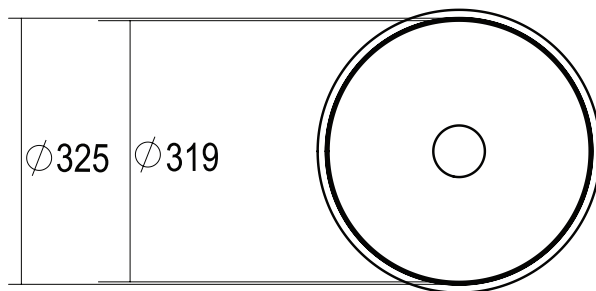

Alape™

Alape Unisono Flush Mounted Basin 325mm White

9506192

SPECIFICATIONS

Recommended Use	Domestic, Hotel & Commercial
Material	Enamelled Glazed Steel
Colour	White
Bowl Capacity	7 Litres
Weight	4.1kgs
Fixing	Flush Mounted (adhesive supplied)
Taphole Configuration	No Taphole
Overflow Configuration	No Overflow
Plug & Waste	32 x 40mm plug and waste. (NOTE: European waste is supplied with the product. Not suitable for Australian application.)
Tapware	Sold Separately

WARRANTY

Warranty - Domestic Use	15 Years
Spare Parts & Labour	12 Months

Please refer to Warranty Page for full Terms and Conditions

Dimensions are nominal measurements only.

CLEANING RECOMMENDATIONS:

We recommend the use of soapy water or approved cleaners. This product should not be cleaned with abrasive materials. Damage caused by any improper treatment is not covered by the product warranty. Refer to Warranty Conditions

Disclaimer: Products in this specification manual must by regulation be installed by licensed and registered trade people. The manufacturer/distributor reserves the right to vary specifications or delete models from their range without prior notification. Dimensions are nominal measurements only. Dimensions and set-outs listed are correct at time of publication however the manufacturer/distributor takes no responsibility for printing errors.

Published 01/07/2021

To see the complete Alape range go to
www.reece.com.au