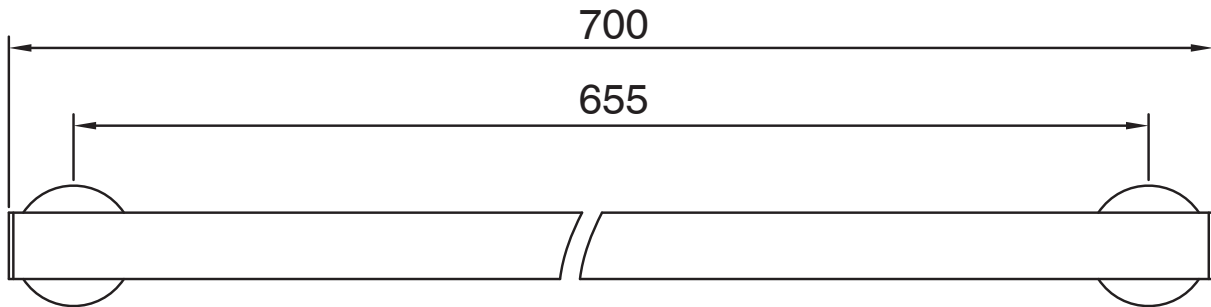

Mizu Drift Single Towel Rail 700mm Brushed Brass

9512442

SPECIFICATIONS

Recommended Use	Domestic, Hotel & Commercial
Colour	Brushed Brass
Material	Brass

WARRANTY

Replacement Only - Domestic Use	10 Years
Parts Replacement Only	12 Months

Please refer to Warranty Page for full Terms and Conditions

Dimensions are nominal measurements only.

CLEANING RECOMMENDATIONS:

We recommend the use of soapy water or approved cleaners. This product should not be cleaned with abrasive materials. Damage caused by any improper treatment is not covered by the product warranty. Refer to Warranty Conditions

Disclaimer: Products in this specification manual must by regulation be installed by licensed and registered trade people. The manufacturer/distributor reserves the right to vary specifications or delete models from their range without prior notification. Dimensions are nominal measurements only. Dimensions and set-outs listed are correct at time of publication however the manufacturer/distributor takes no responsibility for printing errors.

Published 21/03/2024

To see the complete Mizu range go to www.reece.com.au