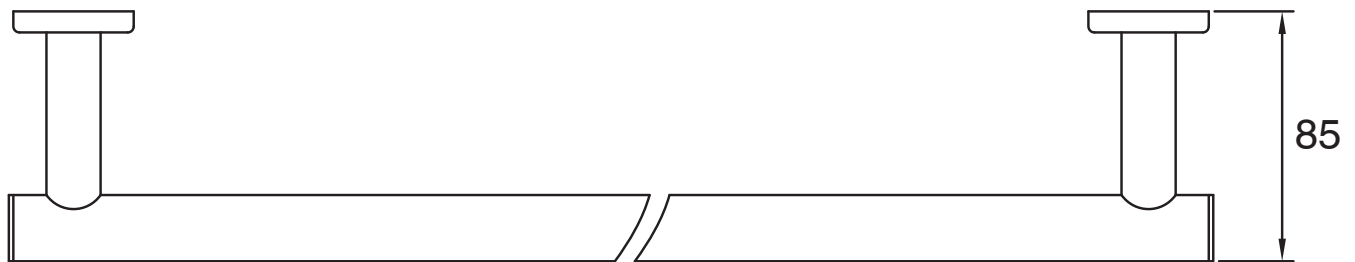

Mizu Drift Single Towel Rail 700mm Brushed Brass

9512442

SPECIFICATIONS

Recommended Use	Domestic, Hotel & Commercial
Colour	Brushed Brass
Material	Brass

WARRANTY

Replacement Only - Domestic Use	10 Years
Parts Replacement Only	12 Months

Please refer to Warranty Page for full Terms and Conditions

Dimensions are nominal measurements only.

CLEANING RECOMMENDATIONS:

We recommend the use of soapy water or approved cleaners. This product should not be cleaned with abrasive materials. Damage caused by any improper treatment is not covered by the product warranty. Refer to Warranty Conditions

Disclaimer: Products in this specification manual must by regulation be installed by licensed and registered trade people. The manufacturer/distributor reserves the right to vary specifications or delete models from their range without prior notification. Dimensions are nominal measurements only. Dimensions and set-outs listed are correct at time of publication however the manufacturer/distributor takes no responsibility for printing errors.

Published 21/03/2024

To see the complete Mizu range go to www.reece.com.au