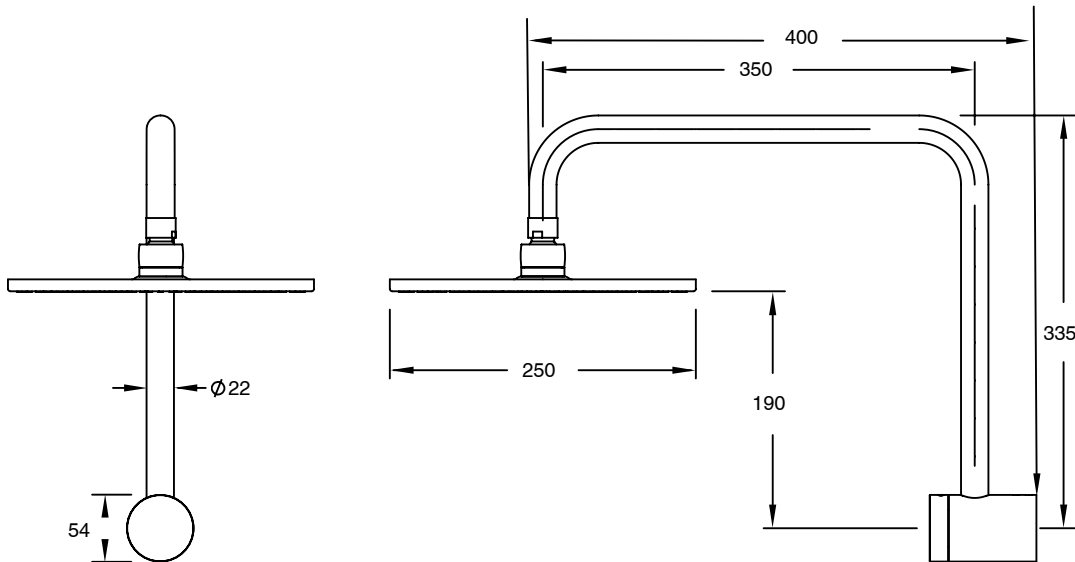

Milli Pure Hi-Rise Shower 250mm Square Matte Black (3 Star)

4202249

SPECIFICATIONS

Recommended Use	Domestic, Hotel & Commercial
Colour	Matte Black
Material	DR Brass
Recommended Pressure Range	300 - 500 kPa
Maximum Continuous Working Pressure	500 kPa
Maximum Continuous Working Temperature	65 deg C
Suitable for Storage Tank Hot Water	Yes
Suitable for Continuous Flow Hot Water	Yes
Suitable for Gravity Feed Hot Water	No

WARRANTY

Warranty - Domestic Use	15 Years
Spare Parts & Labour	12 Months

Please refer to Warranty Page for full Terms and Conditions

Dimensions are nominal measurements only.

CLEANING RECOMMENDATIONS:

We recommend the use of soapy water or approved cleaners. This product should not be cleaned with abrasive materials. Damage caused by any improper treatment is not covered by the product warranty. Refer to Warranty Conditions

Disclaimer: Products in this specification manual must by regulation be installed by licensed and registered trade people. The manufacturer/distributor reserves the right to vary specifications or delete models from their range without prior notification. Dimensions are nominal measurements only. Dimensions and set-outs listed are correct at time of publication however the manufacturer/distributor takes no responsibility for printing errors.

Published 23/09/2020

To see the complete Milli range go to www.reece.com.au/bathrooms