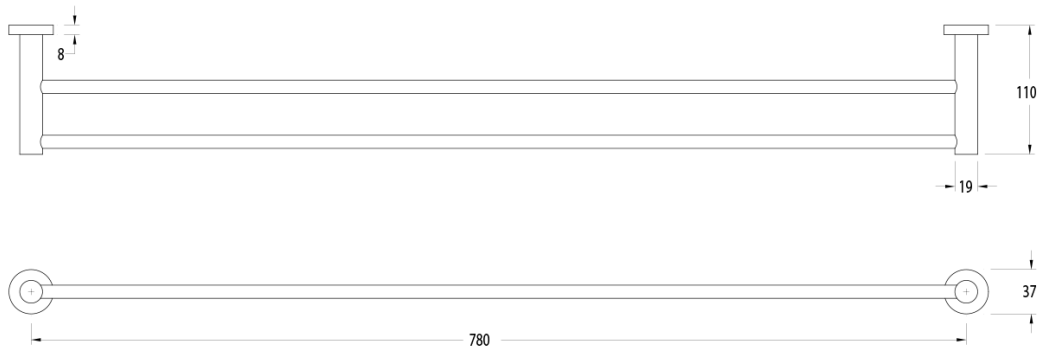

SUSSEX

Sussex Pure Double Towel Rail 780mm PVD Matte Black

9511412

SPECIFICATIONS

Recommended Use	Residential;Commercial
Colour Finish	Matte Black
Primary Material	DR Brass

WARRANTY

Residential Use (Years)	40
Commercial Use (Years)	10

Please refer to Sussex Warranty page for full Terms and Conditions

Dimensions are nominal measurements only.

CLEANING RECOMMENDATIONS:

We recommend the use of soapy water or approved cleaners. This product should not be cleaned with abrasive materials. Damage caused by any improper treatment is not covered by the product warranty. Refer to Warranty Conditions

Disclaimer: Products in this specification manual must by regulation be installed by licensed and registered trade people. The manufacturer/distributor reserves the right to vary specifications or delete models from their range without prior notification. Dimensions are nominal measurements only. Dimensions and set-outs listed are correct at time of publication however the manufacturer/distributor takes no responsibility for printing errors.

Published 01/04/2026

To see the complete Sussex range go to www.reece.com.au