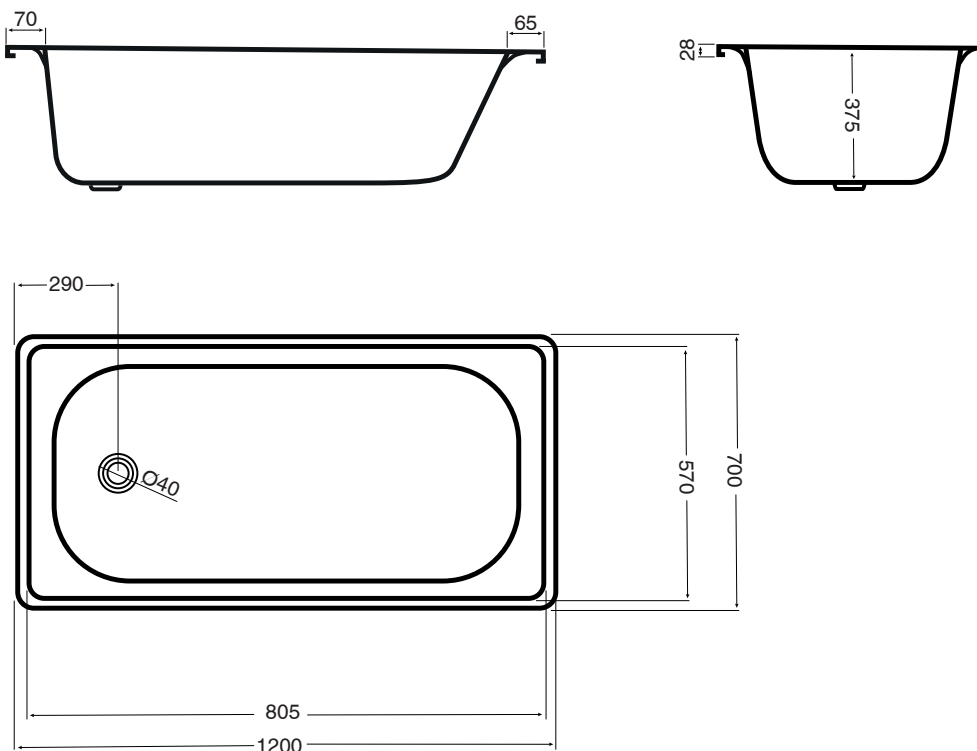

Base Pressed Steel Bath 1200 x 700mm White

9504034

SPECIFICATIONS

Recommended Use	Domestic, Hotel & Commercial
Material	Vitreous Enamel Pressed Steel
Colour	White
Capacity	143 ltr
Weight	17 kg
Overflow Configuration	No Overflow
Fixing	Hob mounted or checked into wall
Plug & Waste Size	40mm
Plug & Waste	Sold Separately

WARRANTY

Warranty - Domestic Use	10 Years
Spare Parts & Labour	12 Months

Please refer to Warranty Page for full Terms and Conditions

Dimensions are nominal measurements only.

CLEANING RECOMMENDATIONS:

We recommend the use of soapy water or approved cleaners. This product should not be cleaned with abrasive materials. Damage caused by any improper treatment is not covered by the product warranty. Refer to Warranty Conditions

Disclaimer: Products in this specification manual must by regulation be installed by licensed and registered trade people. The manufacturer/distributor reserves the right to vary specifications or delete models from their range without prior notification. Dimensions are nominal measurements only. Dimensions and set-outs listed are correct at time of publication however the manufacturer/distributor takes no responsibility for printing errors.

Published 10/03/2022

To see the complete Base range go to www.reece.com.au