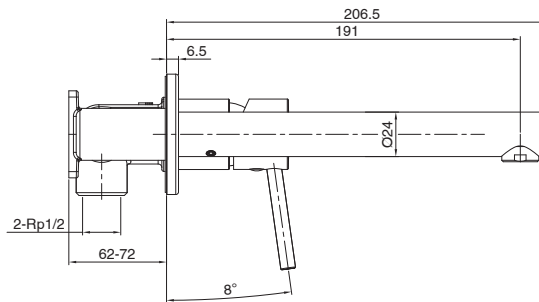

Dimensions are nominal measurements only.

CLEANING RECOMMENDATIONS:

We recommend the use of soapy water or approved cleaners. This product should not be cleaned with abrasive materials. Damage caused by any improper treatment is not covered by the product warranty. Refer to Warranty Conditions

Disclaimer: Products in this specification manual must by regulation be installed by licensed and registered trade people. The manufacturer/distributor reserves the right to vary specifications or delete models from their range without prior notification. Dimensions are nominal measurements only. Dimensions and set-outs listed are correct at time of publication however the manufacturer/distributor takes no responsibility for printing errors.

Published 20/03/2024

To see the complete Mizu range go to
www.reece.com.au

WaterMark
AS/NZS 3718
WM-022094