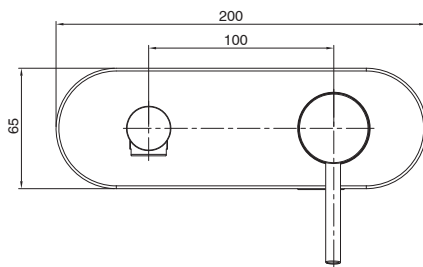

Dimensions are nominal measurements only.

CLEANING RECOMMENDATIONS:

We recommend the use of soapy water or approved cleaners. This product should not be cleaned with abrasive materials. Damage caused by any improper treatment is not covered by the product warranty. Refer to Warranty Conditions

Disclaimer: Products in this specification manual must by regulation be installed by licensed and registered trade people. The manufacturer/distributor reserves the right to vary specifications or delete models from their range without prior notification. Dimensions are nominal measurements only. Dimensions and set-outs listed are correct at time of publication however the manufacturer/distributor takes no responsibility for printing errors.

Published 20/03/2024

To see the complete Mizu range go to
www.reece.com.au

WaterMark
AS/NZS 3718
WM-022094