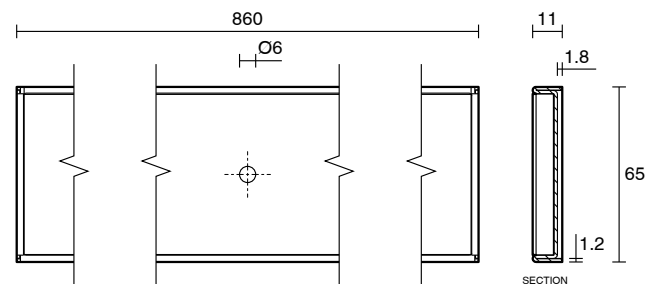

Posh Solus Tile Over Shower Tray with 860mm Long Rear Matte Black Tile Insert Channel Suits Tiles up to 8mm (For 2 Wall / Corner Install) 900mm x 1200mm

9512265

SPECIFICATIONS

Recommended Use	Domestic, Hotel & Commercial
Shower Base Colour	Grey
Shower Base Material	SMC
Shower Grate Material	Stainless Steel (316 Grade)
Waste Position	Centre Rear
Shower Base Waste Size	50 mm
Weight of Shower Base	22 kg
Usage	Corner Install

WARRANTY

Warranty - Domestic Use	10 Years
Spare Parts & Labour	12 Months

Please refer to Warranty Page for full Terms and Conditions

Dimensions are nominal measurements only.

CLEANING RECOMMENDATIONS:

We recommend the use of soapy water or approved cleaners. This product should not be cleaned with abrasive materials. Damage caused by any improper treatment is not covered by the product warranty. Refer to Warranty Conditions

Disclaimer: Products in this specification manual must by regulation be installed by licensed and registered trade people. The manufacturer/distributor reserves the right to vary specifications or delete models from their range without prior notification. Dimensions are nominal measurements only. Dimensions and set-outs listed are correct at time of publication however the manufacturer/distributor takes no responsibility for printing errors.

Published 31/07/2023

To see the complete Posh range go to
www.reece.com.au