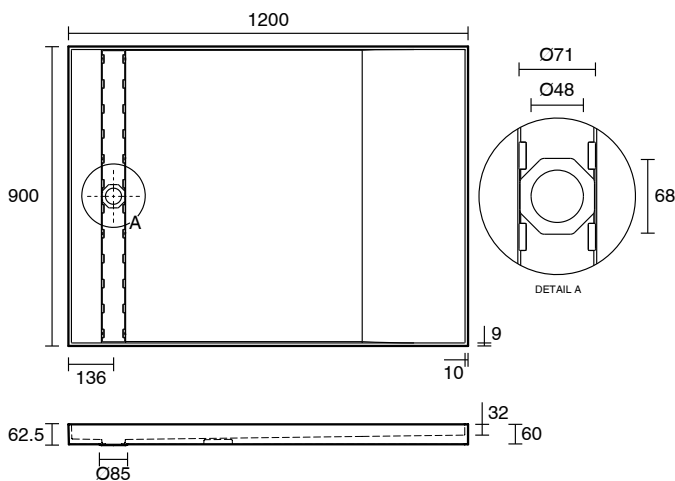

Posh Solus Tile Over Shower Tray with 860mm Long Rear Matte Black Tile Insert Channel Suits Tiles up to 8mm (For 2 Wall / Corner Install) 900mm x 1200mm

9512265

SPECIFICATIONS

Recommended Use	Domestic, Hotel & Commercial
Shower Base Colour	Grey
Shower Base Material	SMC
Shower Grate Material	Stainless Steel (316 Grade)
Waste Position	Centre Rear
Shower Base Waste Size	50 mm
Weight of Shower Base	22 kg
Usage	Corner Install

WARRANTY

Warranty - Domestic Use	10 Years
Spare Parts & Labour	12 Months

Please refer to Warranty Page for full Terms and Conditions

Dimensions are nominal measurements only.

CLEANING RECOMMENDATIONS:

We recommend the use of soapy water or approved cleaners. This product should not be cleaned with abrasive materials. Damage caused by any improper treatment is not covered by the product warranty. Refer to Warranty Conditions

Disclaimer: Products in this specification manual must by regulation be installed by licensed and registered trade people. The manufacturer/distributor reserves the right to vary specifications or delete models from their range without prior notification. Dimensions are nominal measurements only. Dimensions and set-outs listed are correct at time of publication however the manufacturer/distributor takes no responsibility for printing errors.

Published 31/07/2023

To see the complete Posh range go to
www.reece.com.au