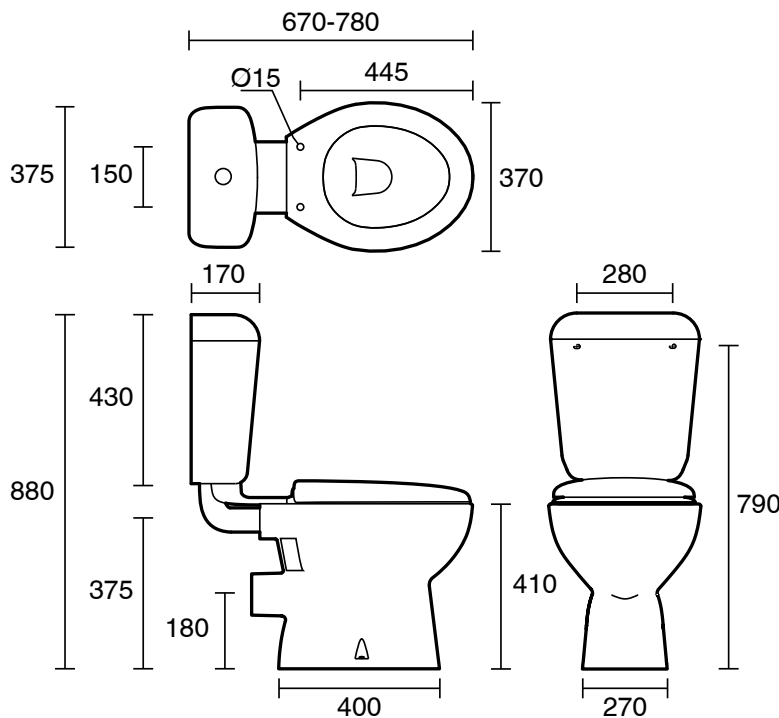

Posh Solus Round Link Toilet Suite P Trap with Soft Close Seat White (4 Star)

1810709

SPECIFICATIONS

Recommended Use	Domestic, Hotel & Commercial
Pan Material	Vitreous China
Toilet Seat Material	Plastic Link and Seat
Weight of Pan	18 kg
Weight of Cistern	14 kg
Water Inlet Position	Bottom Inlet (Reversible right or left)
Toilet Seat Type	Soft Close Seat and Link Piece (Supplied)
Rim Configuration	Box Rim
Pan Outlet Type	P Trap
Pan Fixing	Fixed to floor using fixing bolts (not supplied) and bedded with sealant
Inlet Valve Recommended Maximum Pressure	500 kPa

WARRANTY

Warranty - Domestic Use	10 Years
Spare Parts & Labour	12 Months

Please refer to Warranty Page for full Terms and Conditions

Dimensions are nominal measurements only.

CLEANING RECOMMENDATIONS:

We recommend the use of soapy water or approved cleaners. This product should not be cleaned with abrasive materials. Damage caused by any improper treatment is not covered by the product warranty. Refer to Warranty Conditions

Disclaimer: Products in this specification manual must by regulation be installed by licensed and registered trade people. The manufacturer/distributor reserves the right to vary specifications or delete models from their range without prior notification. Dimensions are nominal measurements only. Dimensions and set-outs listed are correct at time of publication however the manufacturer/distributor takes no responsibility for printing errors.

Published 27/07/2023

To see the complete Posh range go to www.reece.com.au/bathrooms