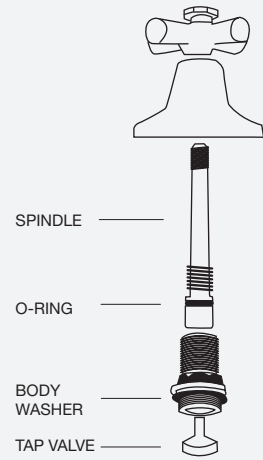

PERFORMA MIXER SPARE PARTS

Mixer Kits

1842854 Performa Posh Mixer Fixing Kit

1842837 Performa Posh Sink Mixer Body O-Ring

1842841 Performa I/Std Sink Mixer Body O-Ring

1842859 Performa I/Std Indicators

1842889 Performa Handle & Spout Repair Kit

PERFORMA TAP SPARE PARTS

- VALVES
- VANITY WASHERS
- ANTI-HAMMER VALVES
- WATER SAVING DISCS
- FLANGE EXTENSIONS
- SPINDLES
- BUTTONS

Tap Valves

1842780 Performa Delaware Valve (1/2") 15mm (2)

1842821 Performa Delaware Valve (1/2") 15mm T/Pk (25)