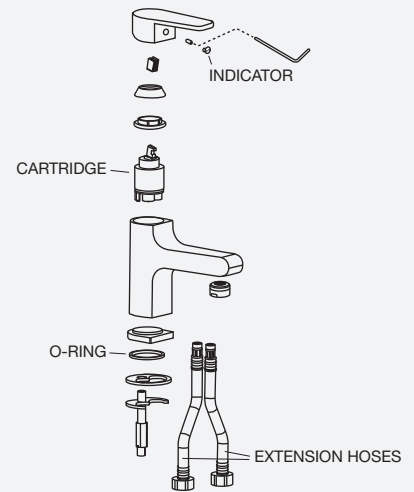

1842773 Performa Flushpipe Ring & Cap
50mm: 2"

1842777 Performa Flushpipe Ring
Suits 50mm flush pipe

1842770 Performa Stepped Inlet Valve Seal
For sealing inlet valve

1842776 Performa Nylon Kinko Nut & Olive
Suits PVC inlet valves

Toilet Seat Replacement Parts

1842774 Performa Caroma T/Seat Nut & Bolt Set
Suits Caroma toilet seats

1842775 Performa Spotless T/Seat Nut & Bolt Set
Suits Paramount, Spotless & Monk toilet seats

Cistern Pan Screws

1842772 Performa S/S Pan Screws & Guard

1842816 Performa Cist Pan Screw & Guard S/S T/Pack*
- For fastening cistern pans to timber floors
- *Includes pan protectors

PERFORMA MIXER SPARE PARTS

- O-RINGS
- CARTRIDGES
- FIXING KITS
- INDICATORS
- REPAIR KITS
- HOSES