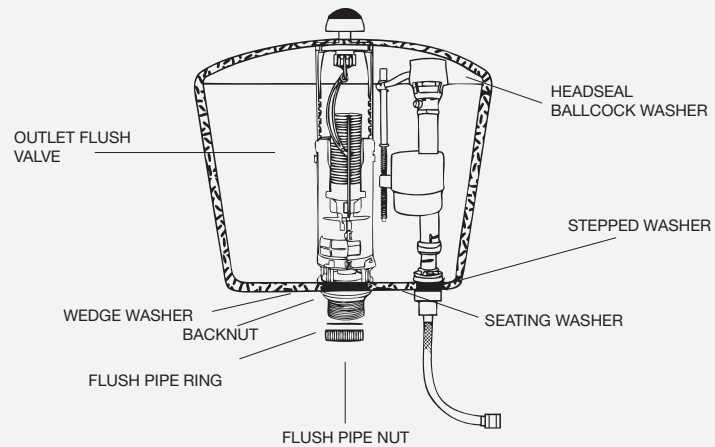

PERFORMA TOILET & CISTERN SPARE PARTS

- OUTLET VALVES
- CISTERNS
- BUTTONS
- WASHERS
- SCREWS
- TOP HATS
- NUTS & BOLTS
- RINGS

Code/Description	Outlet Valve	Buttons	Compatible Cisterns
1842897 Performa O/Let Valve Series 250 S/Flush	Series 250 	Series 250 	Suits Single Flush 19mm-21mm lid openings: VC Spa Top Press- Fowler, Reba, Doulton, Caroma 150, Armitage Shanks, Twyford, Metters, Bristol, Brent Plastic Top Press - Fowler York, Reba, Doulton Pedigree, Caroma, Armitage 155, Dux, Bristle, Elite, Concave.
1842898 Performa O/Let Valve Series 400 D/Flush	Series 400 	Series 400 	Suits Single Flush 16mm-25mm lid openings: Suits Dual Flush 38mm-50mm lid openings: Doulton, Caroma, Kohler, Porcher, Imperial, Villeroy and Boch, Fowler, Dux, Saniwares, Gemini, Sangra, Ideal Standard.
1842899 Performa O/Let Valve Series 500 D/Flush	Series 500 	Series 500 	Suits Single and Dual Flush 60mm lid openings: Fowler, Reba, Johnson Suisse.
1842900 Performa O/Let Valve Series 1000 D/Flush	Series 1000 	Series 1000 	Suits Single and Dual Flush 38mm lid openings: Duravit, Raymor, Imperial, Ideal Standard, Parisi, Roca, Porcher, Laufen, Villeroy & Boch, Argent, Kohler.
1842901 Performa O/Let Valve Series 2000 D/Flush	Series 2000 	Series 2000 	Suits Single and Dual Flush 48mm lid openings: Stylus, Fowler, Imperial, Caroma.
1842902 Performa O/Let Valve Series 3000 D/Flush	Series 3000 	Series 3000 	Suits Single and Dual Flush 124mm x 30mm lid openings: Fowler, Caroma.
1842903 Performa O/Let Valve Series 4000 D/Flush	Series 4000 	Series 4000 	Suits Single and Dual Flush 72mm x 38mm lid openings: Imperial.
1842904 Performa O/Let Valve Series 5000 D/Flush	Series 5000 	Series 5000 	Suits Single and Dual Flush 100mm x 30mm lid openings: Marbletrend, Fowler.