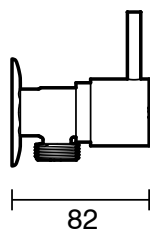

SUSSEX

Sussex Scala Washing Machine Stops LUX PVD Brushed Pure Gold

2267133

SPECIFICATIONS	
Recommended Use	Residential;Commercial
Colour Finish	Brushed Pure Gold
Primary Material	Brass
Recommended Pressure Range	150 - 500 kPa as per AS3500
Max Continuous Working Temperature (deg C)	65
Min Continuous Working Temperature (deg C)	1
WARRANTY	
Residential Use (Years)	40
Commercial Use (Years)	10
<i>Please refer to Sussex Warranty page for full Terms and Conditions</i>	