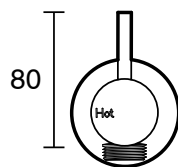

SUSSEX

Sussex Scala Washing Machine Stops LUX PVD Brushed Pure Gold

2267133

SPECIFICATIONS	
Recommended Use	Residential;Commercial
Colour Finish	Brushed Pure Gold
Primary Material	Brass
Recommended Pressure Range	150 - 500 kPa as per AS3500
Max Continuous Working Temperature (deg C)	65
Min Continuous Working Temperature (deg C)	1
WARRANTY	
Residential Use (Years)	40
Commercial Use (Years)	10
<i>Please refer to Sussex Warranty page for full Terms and Conditions</i>	