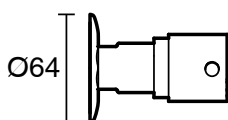

SUSSEX

Sussex Scala Washing Machine Stops LUX PVD Brushed Pure Gold

2267133

SPECIFICATIONS	
Recommended Use	Residential;Commercial
Colour Finish	Brushed Pure Gold
Primary Material	Brass
Recommended Pressure Range	150 - 500 kPa as per AS3500
Max Continuous Working Temperature (deg C)	65
Min Continuous Working Temperature (deg C)	1
WARRANTY	
Residential Use (Years)	40
Commercial Use (Years)	10
<i>Please refer to Sussex Warranty page for full Terms and Conditions</i>	