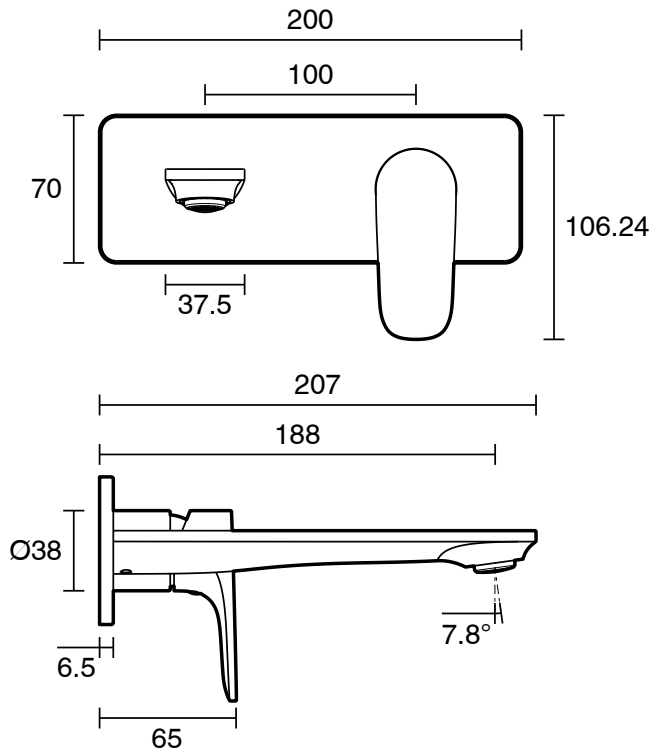

mizu

Mizu Silk Wall Basin/Bath Mixer Tap Set Trimset 188mm Brushed Brass (6 Star) Lead Free

9512492

SPECIFICATIONS

Recommended Use	Domestic;Commercial;Hotel
Colour Category	Brass
Colour Finish	Brushed Brass
Primary Material	Lead Free Brass
Hot Water Unit Suitability	Storage Tank;Continuous Flow

WARRANTY

Warranty - Domestic Use (Years)	10
Spare Parts & Labour (Years)	1

Please refer to Warranty Page for full Terms and Conditions

Dimensions are nominal measurements only.

CLEANING RECOMMENDATIONS:

We recommend the use of soapy water or approved cleaners. This product should not be cleaned with abrasive materials. Damage caused by any improper treatment is not covered by the product warranty. Refer to Warranty Conditions

Disclaimer: Products in this specification manual must by regulation be installed by licensed and registered trade people. The manufacturer/distributor reserves the right to vary specifications or delete models from their range without prior notification. Dimensions are nominal measurements only. Dimensions and set-outs listed are correct at time of publication however the manufacturer/distributor takes no responsibility for printing errors.

Published 19/11/2024

To see the complete Mizu range go to www.reece.com.au