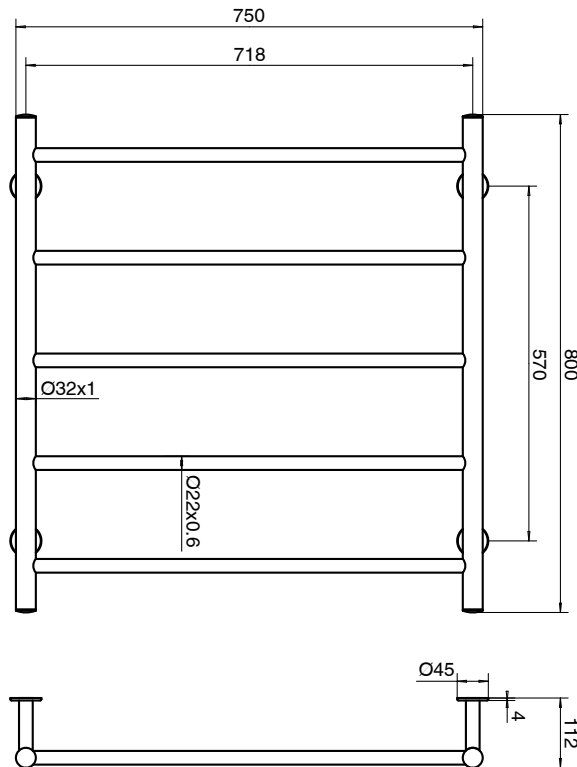

mizu

Mizu Drift MK2 750 x 800mm Heated Towel Rail Only (Less Transformer) Matte Black

9511181

SPECIFICATIONS

Recommended Use	Residential;Commercial
Colour Finish	Matte Black
Primary Material	Stainless Steel 304
Mounting	Wall
Electrical Connection Type	Hardwired
Electrical Connection Position	Bottom Right
Heating Method	Dry Element
Power Supply (V)	24V AC
IP Rating	IP45

WARRANTY

Residential & Commercial Use (Years)	10
Spare Parts & Labour (Years)	1

Please refer to Mizu Warranty page for full Terms and Conditions

Dimensions are nominal measurements only.

CLEANING RECOMMENDATIONS:

We recommend the use of soapy water or approved cleaners. This product should not be cleaned with abrasive materials. Damage caused by any improper treatment is not covered by the product warranty. Refer to Warranty Conditions

Disclaimer: Products in this specification manual must by regulation be installed by licensed and registered trade people. The manufacturer/distributor reserves the right to vary specifications or delete models from their range without prior notification. Dimensions are nominal measurements only. Dimensions and set-outs listed are correct at time of publication however the manufacturer/distributor takes no responsibility for printing errors.

Published 18/05/2026

To see the complete Mizu range go to www.reece.com.au