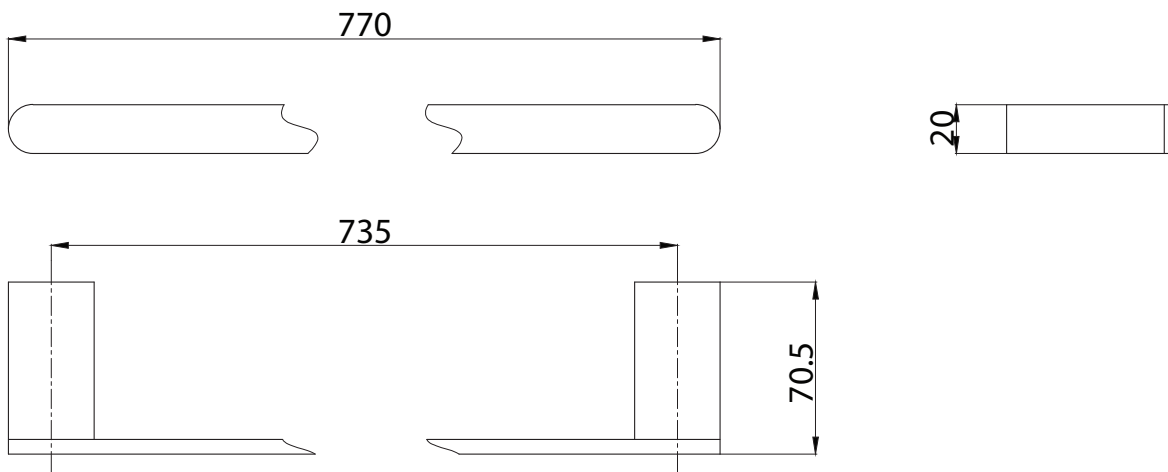

mizu

Mizu Soothe Single Towel Rail 750mm Chrome

9504046

SPECIFICATIONS

Recommended Use	Domestic, Hotel and Commercial
Colour	Chrome
Material	Zinc Alloy/Brass

WARRANTY

Domestic Use Replacement Only 10 Years

Please refer to Warranty Page for full Terms and Conditions