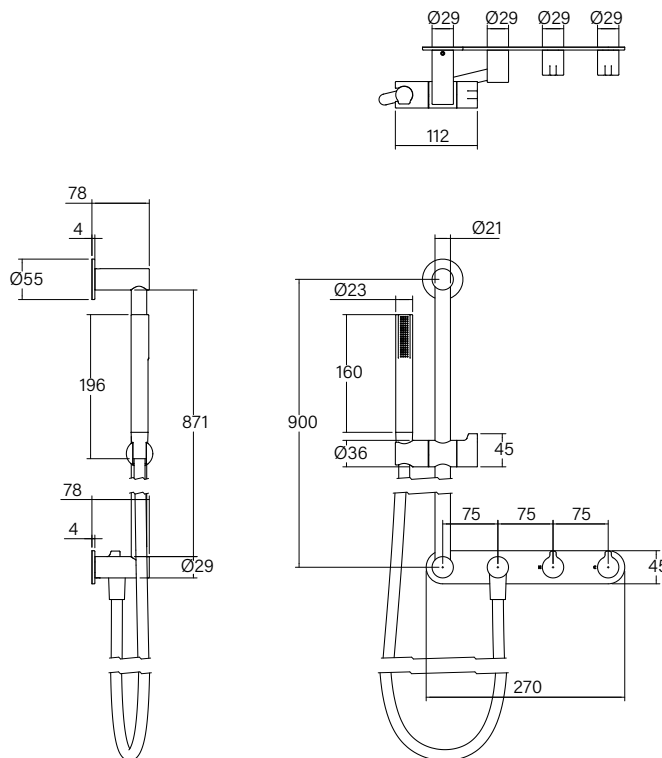

**Faucet Strommen Vara Fin Wall Set with Single Rail Shower Tap System Kit Brushed Graphite (3 Star) Lead Free 40044**

SPECIFICATIONS	
Recommended Use	Domestic; Commercial; Hotel
Colour Finish	Brushed Graphite
Primary Material	DR Brass
Recommended Pressure Range	300 - 500 kPa
Max Continuous Working Temperature (deg C)	65
Min Continuous Working Temperature (deg C)	5
Hot Water Unit Suitability	Storage Tank, Continuous Flow
WARRANTY	
Warranty - Domestic Use (Years)	40
Spare Parts & Labour (Years)	10
<i>Please refer to Warranty Page for full Terms and Conditions</i>	

**Disclaimer:** Products in this specification manual must by regulation be installed by licensed and registered trade people. The manufacturer/distributor reserves the right to vary specifications or delete models from their range without prior notification. Dimensions are nominal measurements only. Dimensions and set-outs listed are correct at time of publication however the manufacturer/distributor takes no responsibility for printing errors.