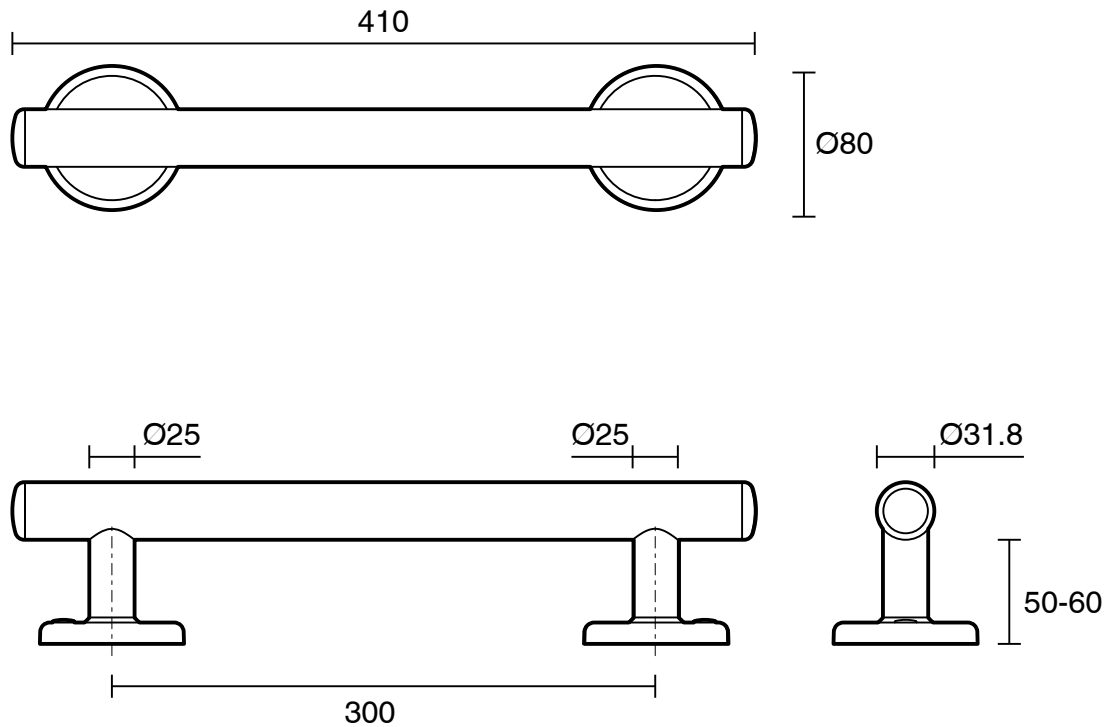

mizu

Mizu Drift 300mm Grab Rail Straight Brushed Stainless Steel

2266501

SPECIFICATIONS

Recommended Use	Domestic, Hotel & Commercial
Colour	Brushed Stainless Steel
Material	304 grade (18/8) stainless steel
Weight Capacity	113 kg
Fixings	Double

WARRANTY

Replacement Only - Domestic Use	20 Years
Parts Replacement Only	12 Months

Please refer to Warranty Page for full Terms and Conditions

Dimensions are nominal measurements only.

CLEANING RECOMMENDATIONS:

We recommend the use of soapy water or approved cleaners. This product should not be cleaned with abrasive materials. Damage caused by any improper treatment is not covered by the product warranty. Refer to Warranty Conditions

Disclaimer: Products in this specification manual must by regulation be installed by licensed and registered trade people. The manufacturer/distributor reserves the right to vary specifications or delete models from their range without prior notification. Dimensions are nominal measurements only. Dimensions and set-outs listed are correct at time of publication however the manufacturer/distributor takes no responsibility for printing errors.

Published 05/07/2024

To see the complete Mizu range go to www.reece.com.au