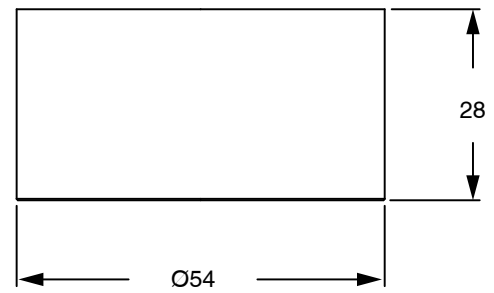

SUSSEX

Sussex Pure Diverter PVD Brushed Bronze

9511155

SPECIFICATIONS

Recommended Use	Residential;Commercial
Colour Finish	Brushed Bronze
Primary Material	DR Brass
Recommended Pressure Range	150 - 500 kPa as per AS3500
Max Continuous Working Temperature (deg C)	65
Min Continuous Working Temperature (deg C)	1

WARRANTY

Residential Use (Years)	40
Commercial Use (Years)	10

Please refer to Sussex Warranty page for full Terms and Conditions

Dimensions are nominal measurements only.

CLEANING RECOMMENDATIONS:

We recommend the use of soapy water or approved cleaners. This product should not be cleaned with abrasive materials. Damage caused by any improper treatment is not covered by the product warranty. Refer to Warranty Conditions

Disclaimer: Products in this specification manual must by regulation be installed by licensed and registered trade people. The manufacturer/distributor reserves the right to vary specifications or delete models from their range without prior notification. Dimensions are nominal measurements only. Dimensions and set-outs listed are correct at time of publication however the manufacturer/distributor takes no responsibility for printing errors.

Published 01/04/2026

To see the complete Sussex range go to www.reece.com.au