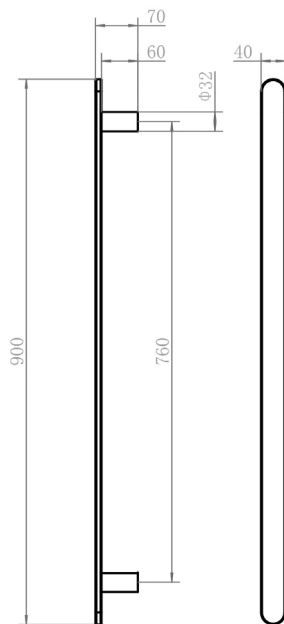

Mizu Soothe Vertical Heated Towel Rail (Less Transformer) Brushed Gold

2002736

SPECIFICATIONS

Recommended Use	Domestic, Hotel & Commercial
Colour	Brushed Gold
Material	Stainless Steel (304 Grade)
Electrical Connection	Hardwired
Electrical Connection Position	Optional Top or Bottom
Heating Method	Dry Element
Power Wattage	20 W
Voltage	12V AC 50/60Hz
IP Rating	IP45

WARRANTY

Warranty - Domestic Use	7 Years
Spare Parts & Labour	12 Months

Please refer to Warranty Page for full Terms and Conditions

Dimensions are nominal measurements only.

CLEANING RECOMMENDATIONS:

We recommend the use of a soft dry cloth. This product should not be cleaned with abrasive materials or cleaning agents. Damage caused by improper treatment is not covered by the product warranty - refer to warranty conditions.

Disclaimer: Products in this specification manual must by regulation be installed by licensed and registered trade people. The manufacturer/distributor reserves the right to vary specifications or delete models from their range without prior notification. Dimensions are nominal measurements only. Dimensions and set-outs listed are correct at time of publication however the manufacturer/distributor takes no responsibility for printing errors.

Published 24/02/2023

To see the complete Mizu range go to www.reece.com.au/bathrooms