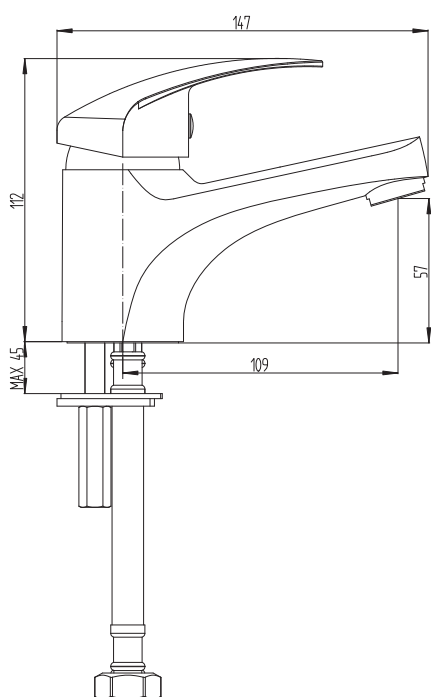

Posh

Posh Bristol MK2 Basin Mixers

Posh Bristol MK2 Basin Mixer

Posh Bristol MK2 Pressure Balancing Basin Mixer

Disclaimer: Products in this specification manual must by regulation be installed by licensed and registered trade people. The manufacturer/distributor reserves the right to vary specifications or delete models from their range without prior notification. Dimensions are nominal measurements only. Dimensions and set-outs listed are correct at time of publication however the manufacturer/distributor takes no responsibility for printing errors.

Published 01/10/2018

To see the complete Posh range go to www.reece.com.au/search

WaterMark
AS/NZS 3718
WM 022094

Posh Bristol MK2 Basin Mixers

Posh Bristol MK2 Swivel Basin Mixer

Posh Bristol MK2 Extended Lever Basin Mixer