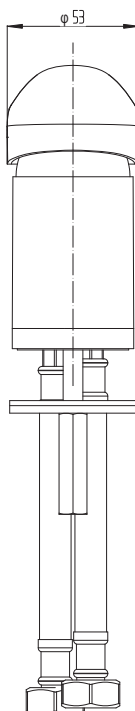

Posh

Posh Bristol MK2 Basin Mixers

Posh Bristol MK2 Basin Mixer

Posh Bristol MK2 Pressure Balancing Basin Mixer

Disclaimer: Products in this specification manual must by regulation be installed by licensed and registered trade people. The manufacturer/distributor reserves the right to vary specifications or delete models from their range without prior notification. Dimensions are nominal measurements only. Dimensions and set-outs listed are correct at time of publication however the manufacturer/distributor takes no responsibility for printing errors.

Published 01/10/2018

To see the complete Posh range go to www.reece.com.au/search

WaterMark
AS/NZS 3718
WM 022094

Posh Bristol MK2 Basin Mixers

Posh Bristol MK2 Swivel Basin Mixer

Posh Bristol MK2 Extended Lever Basin Mixer