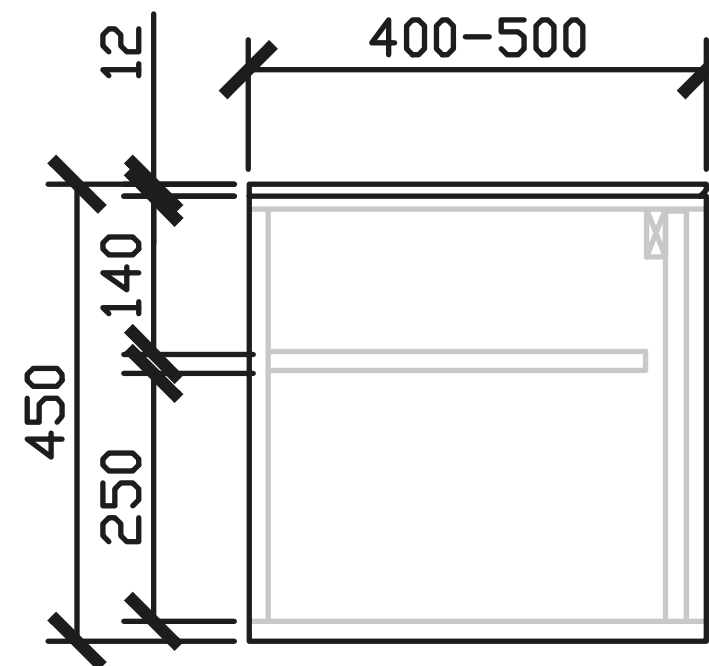

1801-2000W x 400-500D x 450H

INTERNAL VIEW for all sizes

SIDE VIEW for all sizes