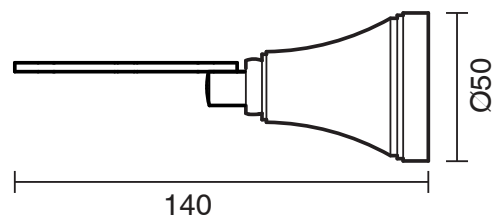

KADO

Kado Era Toothbrush Holder Brass Gold

9507733

SPECIFICATIONS

Recommended Use	Domestic, Hotel & Commercial
Colour	Brass Gold
Material	Zinc/Steel

WARRANTY

Replacement Only - Domestic Use	10 Years
Parts Replacement Only	12 Months

Please refer to Warranty Page for full Terms and Conditions

Dimensions are nominal measurements only.

CLEANING RECOMMENDATIONS:

We recommend the use of soapy water or approved cleaners. This product should not be cleaned with abrasive materials. Damage caused by any improper treatment is not covered by the product warranty. Refer to Warranty Conditions

Disclaimer: Products in this specification manual must by regulation be installed by licensed and registered trade people. The manufacturer/distributor reserves the right to vary specifications or delete models from their range without prior notification. Dimensions are nominal measurements only. Dimensions and set-outs listed are correct at time of publication however the manufacturer/distributor takes no responsibility for printing errors.

Published 12/10/2023

To see the complete Kado range go to
www.reece.com.au