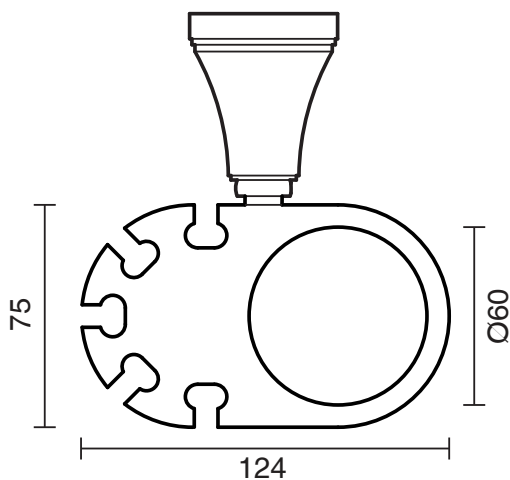

KADO

Kado Era Toothbrush Holder Brass Gold

9507733

SPECIFICATIONS

Recommended Use	Domestic, Hotel & Commercial
Colour	Brass Gold
Material	Zinc/Steel

WARRANTY

Replacement Only - Domestic Use	10 Years
Parts Replacement Only	12 Months

Please refer to Warranty Page for full Terms and Conditions

Dimensions are nominal measurements only.

CLEANING RECOMMENDATIONS:

We recommend the use of soapy water or approved cleaners. This product should not be cleaned with abrasive materials. Damage caused by any improper treatment is not covered by the product warranty. Refer to Warranty Conditions

Disclaimer: Products in this specification manual must by regulation be installed by licensed and registered trade people. The manufacturer/distributor reserves the right to vary specifications or delete models from their range without prior notification. Dimensions are nominal measurements only. Dimensions and set-outs listed are correct at time of publication however the manufacturer/distributor takes no responsibility for printing errors.

Published 12/10/2023

To see the complete Kado range go to
www.reece.com.au