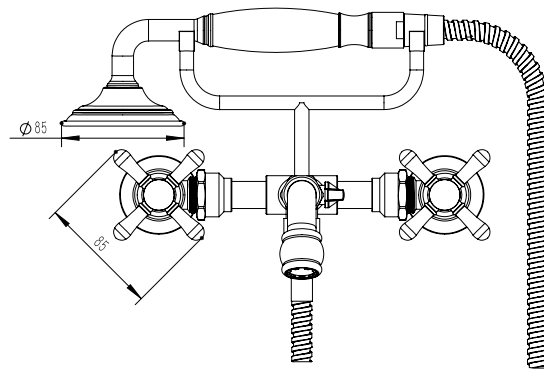

Milli Voir Wall Mounted Telephone Bath Set Cross Handles Matte Black (3 Star)

2265416

SPECIFICATIONS

Recommended Use	Domestic, hotel and commercial
Colour	Matte Black
Material	DR Brass
Recommended Pressure Range	150 - 500 kPa
Max Continuous Working Pressure	500 kPa
Max Continuous Working Temperature	80 deg C
Suitable for Storage Tank Hot Water	Yes
Suitable for Continuous Flow Hot Water	Yes
Suitable for Gravity Feed Hot Water	No

WARRANTY

Warranty - Domestic Use	15 Years
Spare Parts & Labour	12 Months

Please refer to Warranty Page for full Terms and Conditions

Dimensions are nominal measurements only.

CLEANING RECOMMENDATIONS:

We recommend the use of soapy water or approved cleaners. This product should not be cleaned with abrasive materials. Damage caused by any improper treatment is not covered by the product warranty. Refer to Warranty Conditions

Disclaimer: Products in this specification manual must by regulation be installed by licensed and registered trade people. The manufacturer/distributor reserves the right to vary specifications or delete models from their range without prior notification. Dimensions are nominal measurements only. Dimensions and set-outs listed are correct at time of publication however the manufacturer/distributor takes no responsibility for printing errors.

Published 01/06/2020

To see the complete Milli range go to www.reece.com.au