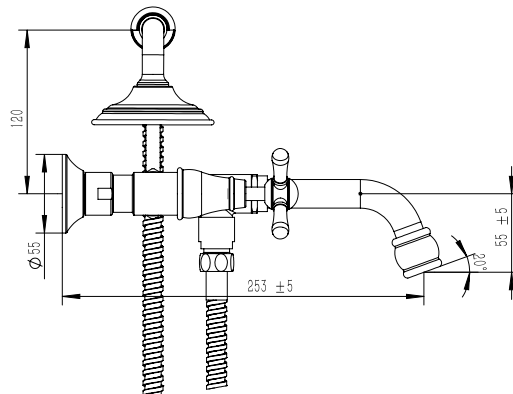

Milli Voir Wall Mounted Telephone Bath Set Cross Handles Matte Black (3 Star)

2265416

SPECIFICATIONS

Recommended Use	Domestic, hotel and commercial
Colour	Matte Black
Material	DR Brass
Recommended Pressure Range	150 - 500 kPa
Max Continuous Working Pressure	500 kPa
Max Continuous Working Temperature	80 deg C
Suitable for Storage Tank Hot Water	Yes
Suitable for Continuous Flow Hot Water	Yes
Suitable for Gravity Feed Hot Water	No

WARRANTY

Warranty - Domestic Use	15 Years
Spare Parts & Labour	12 Months

Please refer to Warranty Page for full Terms and Conditions

Dimensions are nominal measurements only.

CLEANING RECOMMENDATIONS:

We recommend the use of soapy water or approved cleaners. This product should not be cleaned with abrasive materials. Damage caused by any improper treatment is not covered by the product warranty. Refer to Warranty Conditions

Disclaimer: Products in this specification manual must by regulation be installed by licensed and registered trade people. The manufacturer/distributor reserves the right to vary specifications or delete models from their range without prior notification. Dimensions are nominal measurements only. Dimensions and set-outs listed are correct at time of publication however the manufacturer/distributor takes no responsibility for printing errors.

Published 01/06/2020

To see the complete Milli range go to www.reece.com.au