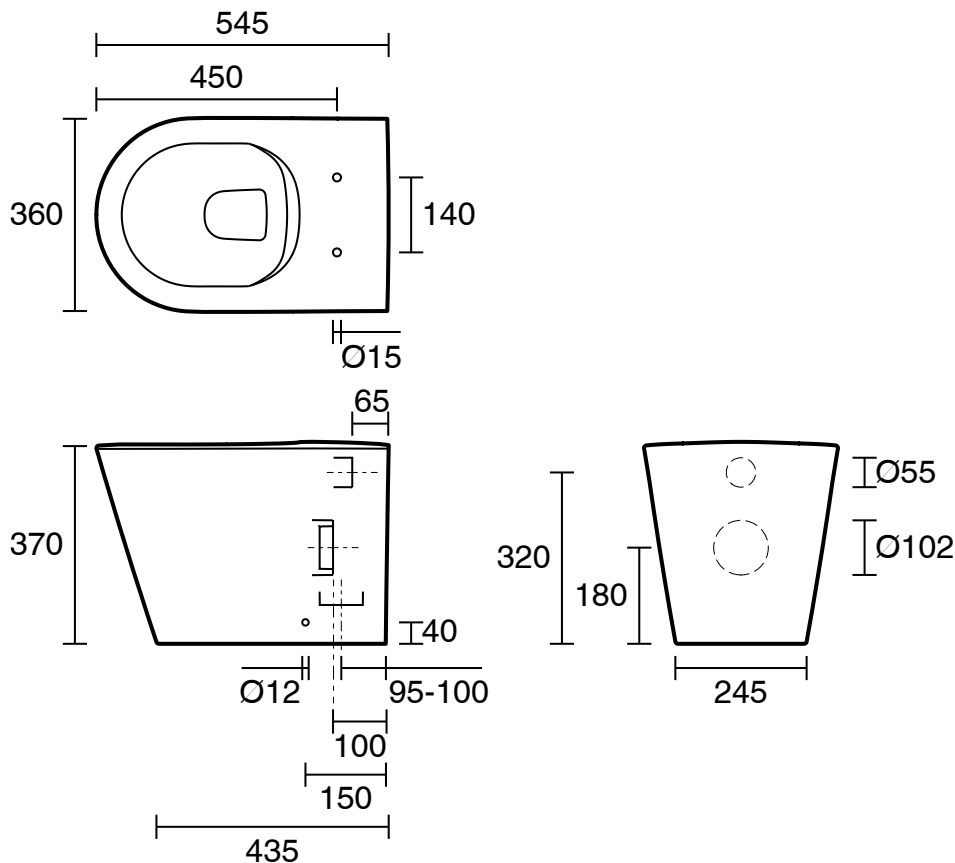

KADO

Kado Lux Back To Wall Rimless Pan with Soft Close Quick Release Seat (4 Star)

1805498

SPECIFICATIONS

Recommended Use	Domestic, Hotel & Commercial
Pan Material	Vitreous China
Toilet Seat Material	Urea
Weight of Pan	25.5 kg
Toilet Seat	Soft Close Quick Release
Rim Configuration	Rimless
Pan Fixing	Screwed to the floor using brackets (supplied) and bedded with sealant

WARRANTY

Warranty - Domestic Use	10 Years
Spare Parts & Labour	12 Months

Please refer to Warranty Page for full Terms and Conditions

Dimensions are nominal measurements only.

CLEANING RECOMMENDATIONS:

We recommend the use of soapy water or approved cleaners. This product should not be cleaned with abrasive materials. Damage caused by any improper treatment is not covered by the product warranty. Refer to Warranty Conditions

Disclaimer: Products in this specification manual must by regulation be installed by licensed and registered trade people. The manufacturer/distributor reserves the right to vary specifications or delete models from their range without prior notification. Dimensions are nominal measurements only. Dimensions and set-outs listed are correct at time of publication however the manufacturer/distributor takes no responsibility for printing errors.

Published 09/10/2020

To see the complete Kado range go to www.reece.com.au/bathrooms