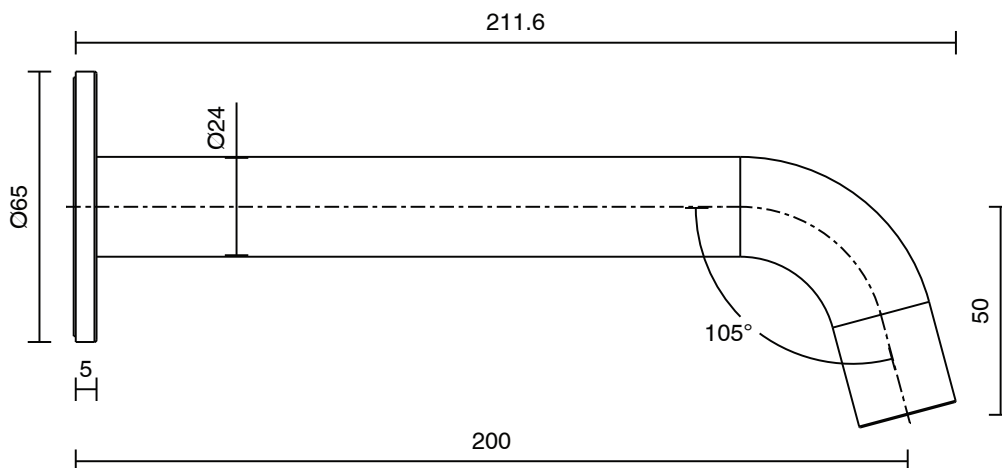

mizu

Mizu Drift MK2 Basin/Bath Outlet 200mm Brushed Nickel (5 Star)

2266137

SPECIFICATIONS	
Recommended Use	Domestic, Hotel & Commercial
Colour	Brushed Nickel
Finish	Brushed
Body Material	H62 Brass
Recommended Pressure Range	150 - 500 kPa
Maximum Continuous Working Temperature	65 deg C
Suitable for Storage Tank Hot Water	Yes
Suitable for Continuous Flow Hot Water	Yes
Suitable for Gravity Feed Hot Water	No
WARRANTY	
Warranty - Domestic Use	10 Years
Spare Parts & Labour	12 Months
<i>Please refer to Warranty Page for full Terms and Conditions</i>	