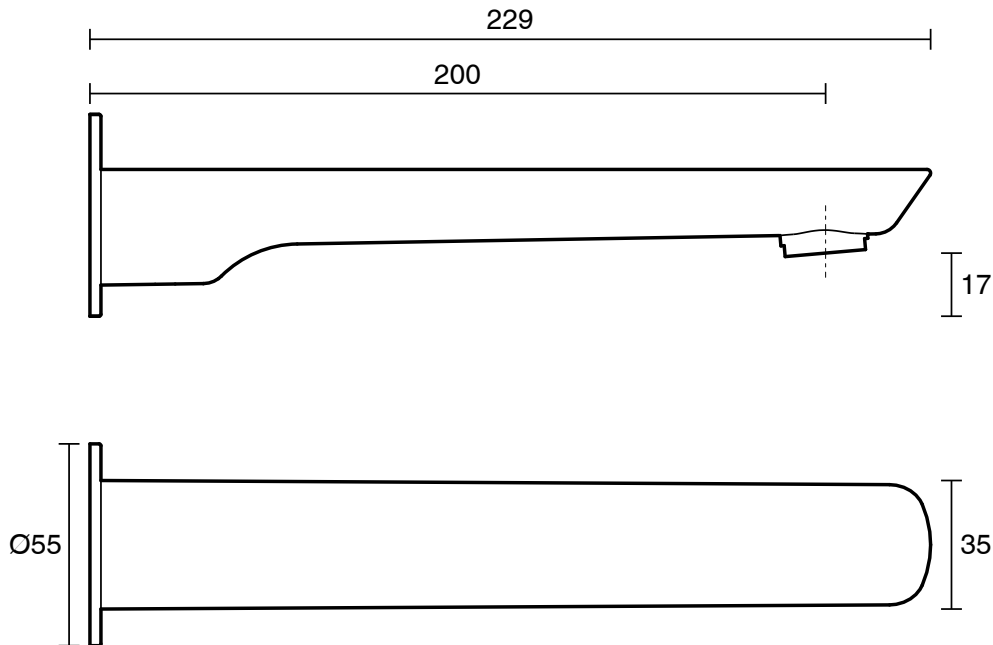

mizu

Mizu Bliss Bath Outlet 200mm White / Chrome

9505301

SPECIFICATIONS

Recommended Use	Domestic, Hotel & Commercial
Colour	White / Chrome
Finish	Polished
Material	DR Brass
Recommended Pressure Range	150 - 500 kPa
Maximum Continuous Working Temperature	80 deg C
Suitable for Storage Tank Hot Water	Yes
Suitable for Continuous Flow Hot Water	Yes
Suitable for Gravity Feed Hot Water	No

WARRANTY

Warranty - Domestic Use	10 Years
Spare Parts & Labour	12 Months

Please refer to Warranty Page for full Terms and Conditions

Dimensions are nominal measurements only.

CLEANING RECOMMENDATIONS:

We recommend the use of soapy water or approved cleaners. This product should not be cleaned with abrasive materials. Damage caused by any improper treatment is not covered by the product warranty. Refer to Warranty Conditions

Disclaimer: Products in this specification manual must by regulation be installed by licensed and registered trade people. The manufacturer/distributor reserves the right to vary specifications or delete models from their range without prior notification. Dimensions are nominal measurements only. Dimensions and set-outs listed are correct at time of publication however the manufacturer/distributor takes no responsibility for printing errors.

Published 07/09/2022

To see the complete Mizu range go to www.reece.com.au

WaterMark
AS/NZS 3718
WM-022094