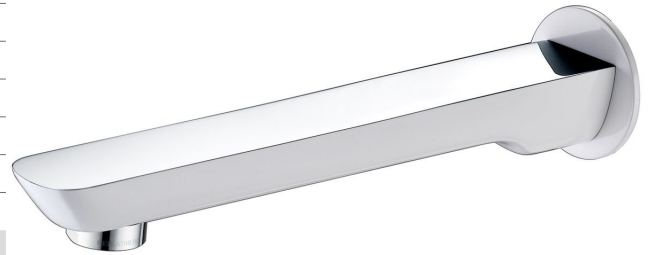

mizu

Mizu Bliss Bath Outlet 200mm White / Chrome

9505301

SPECIFICATIONS

Recommended Use	Domestic, Hotel & Commercial
Colour	White / Chrome
Finish	Polished
Material	DR Brass
Recommended Pressure Range	150 - 500 kPa
Maximum Continuous Working Temperature	80 deg C
Suitable for Storage Tank Hot Water	Yes
Suitable for Continuous Flow Hot Water	Yes
Suitable for Gravity Feed Hot Water	No

WARRANTY

Warranty - Domestic Use	10 Years
Spare Parts & Labour	12 Months

Please refer to Warranty Page for full Terms and Conditions

Dimensions are nominal measurements only.

CLEANING RECOMMENDATIONS:

We recommend the use of soapy water or approved cleaners. This product should not be cleaned with abrasive materials. Damage caused by any improper treatment is not covered by the product warranty. Refer to Warranty Conditions

Disclaimer: Products in this specification manual must by regulation be installed by licensed and registered trade people. The manufacturer/distributor reserves the right to vary specifications or delete models from their range without prior notification. Dimensions are nominal measurements only. Dimensions and set-outs listed are correct at time of publication however the manufacturer/distributor takes no responsibility for printing errors.

Published 07/09/2022

To see the complete Mizu range go to www.reece.com.au

WaterMark
AS/NZS 3718
WM-022094