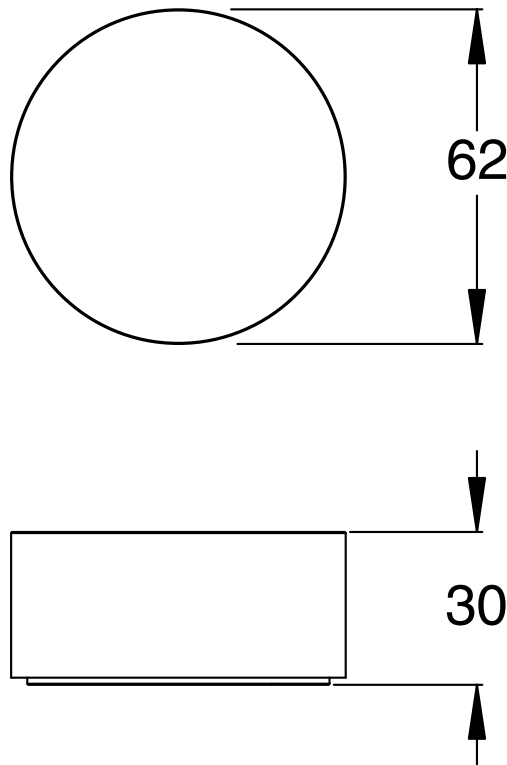

SUSSEX

Sussex Pure Progressive Top Mount Hob Mixer Tap PVD Brushed Gunmetal

9511842

SPECIFICATIONS

Recommended Use	Residential;Commercial
Colour Finish	Brushed Smoke Gunmetal
Primary Material	DR Brass
Recommended Pressure Range	150 - 500 kPa as per AS3500
Max Continuous Working Temperature (deg C)	65
Min Continuous Working Temperature (deg C)	1

WARRANTY

Residential Use (Years)	40
Commercial Use (Years)	10

Please refer to Sussex Warranty page for full Terms and Conditions

Dimensions are nominal measurements only.

CLEANING RECOMMENDATIONS:

We recommend the use of soapy water or approved cleaners. This product should not be cleaned with abrasive materials. Damage caused by any improper treatment is not covered by the product warranty. Refer to Warranty Conditions

Disclaimer: Products in this specification manual must by regulation be installed by licensed and registered trade people. The manufacturer/distributor reserves the right to vary specifications or delete models from their range without prior notification. Dimensions are nominal measurements only. Dimensions and set-outs listed are correct at time of publication however the manufacturer/distributor takes no responsibility for printing errors.

Published 01/04/2026

To see the complete Sussex range go to www.reece.com.au