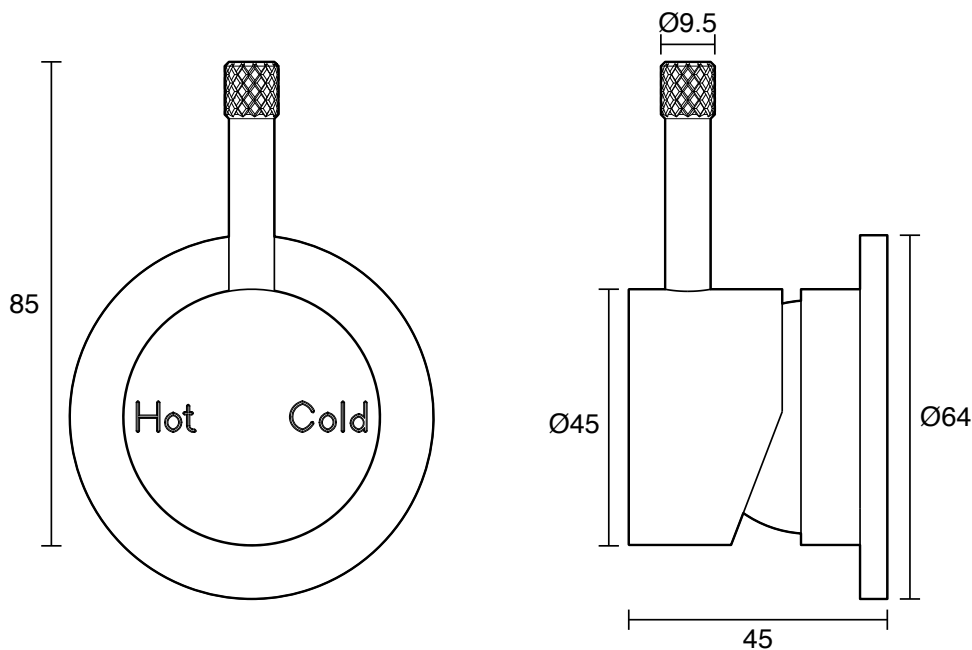

SUSSEX

Sussex Scala Nova Shower/Bath Mixer PVD Brushed Nickel Lead Free

43581

SPECIFICATIONS

Recommended Use	Residential;Commercial
Colour Finish	Brushed Nickel
Primary Material	Lead Free Brass
Recommended Pressure Range	150 - 500 kPa as per AS3500
Max Continuous Working Temperature (deg C)	65
Min Continuous Working Temperature (deg C)	1

WARRANTY

Residential Use (Years)	40
Commercial Use (Years)	10

Please refer to Sussex Warranty page for full Terms and Conditions

Dimensions are nominal measurements only.

CLEANING RECOMMENDATIONS:

We recommend the use of soapy water or approved cleaners. This product should not be cleaned with abrasive materials. Damage caused by any improper treatment is not covered by the product warranty. Refer to Warranty Conditions

Disclaimer: Products in this specification manual must by regulation be installed by licensed and registered trade people. The manufacturer/distributor reserves the right to vary specifications or delete models from their range without prior notification. Dimensions are nominal measurements only. Dimensions and set-outs listed are correct at time of publication however the manufacturer/distributor takes no responsibility for printing errors.

Published 01/04/2026

To see the complete Sussex range go to www.reece.com.au