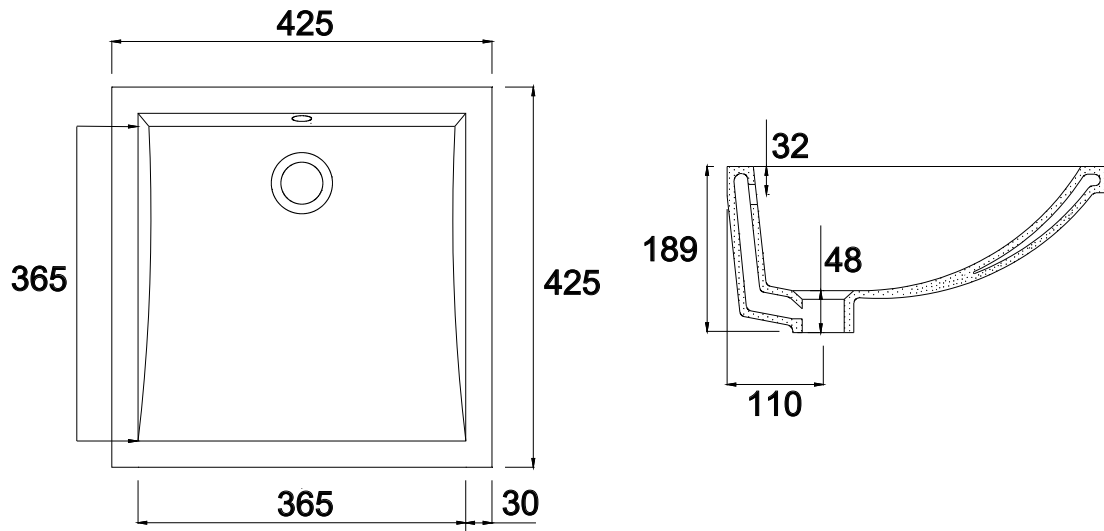

CLEANING RECOMMENDATIONS:

We recommend the use of soapy water or approved cleaners.
This product should not be cleaned with abrasive materials.
Damage caused by any improper treatment is not covered by the product warranty.
Refer to Warranty Conditions.

Dimensions are nominal measurements only.

Disclaimer: Products in this specification manual must by regulation be installed by licensed and registered trade people. The manufacturer/distributor reserves the right to vary specifications or delete models from their range without prior notification. Dimensions are nominal measurements only. Dimensions and set-outs listed are correct at time of publication however the manufacturer/distributor takes no responsibility for printing errors.

Published 21/07/2020