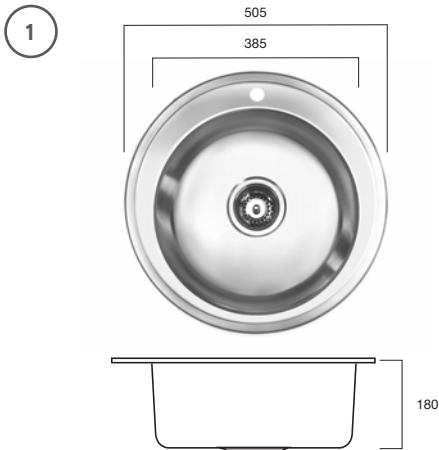

Round Sinks & Accessories

— 1 Solus Round Sink

304 Grade Stainless Steel

Sound deadening pads under bowl

500mm

1 taphole

Sink packs also available with matching wire basket and chopping board

— 2 Solus Round Sink

304 Grade Stainless Steel

Sound deadening pads under bowl

430mm

0 taphole

Sink packs also available with matching wire basket and chopping board

— 3 Posh Solus Wire Basket

High quality 304 grade stainless steel

— 4 Posh Solus Round Chopping Board

Solid timber