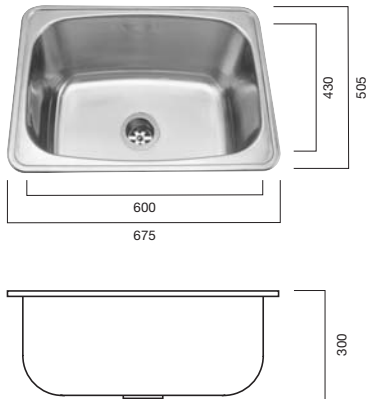

— 2 Solus Round Sink

304 Grade Stainless Steel

Sound deadening pads under bowl

430mm

0 taphole

Sink packs also available with matching wire basket and chopping board

— 3 Posh Solus Wire Basket

High quality 304 grade stainless steel

— 4 Posh Solus Round Chopping Board

Solid timber

Troughs & Cabinets

1

3

2

— 1 Solus 70 Litre Laundry Trough

675mm l x 505mm w x 300mm d

Available with 0 or 2 tapholes

(Includes reversible
bypass assembly)

70 litre generous bowl capacity

Premium 304 grade
stainless steel

1mm thickness for
stability and long life

Plug and Waste included

— 2 Solus Double Laundry Trough

1160mm l x 505mm w x 250mm d

1 taphole with left and
right bypass

(Includes reversible
bypass assembly)

2 x 45L bowls, 90 litre
generous bowl capacity

Premium 304 grade
stainless steel

Heavy gauge for stability
and long life