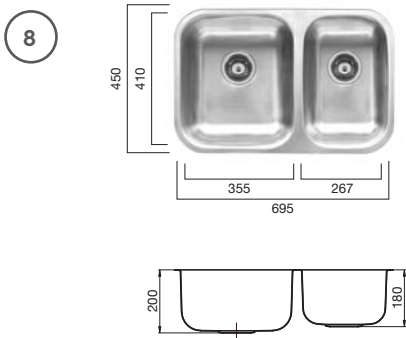

**— 6
Solus MK3 Single
Undermount Sink**

0 Taphole

High quality 304 grade stainless steel

Sound deadening pads

Undermount installation with clipping system

**— 7
Solus MK3 1 & 1/3 Bowl
Undermount Sink**

0 Taphole

High quality 304 grade stainless steel

Sound deadening pads

Undermount installation with clipping system

**— 8
Solus MK3 1 & 3/4 Bowl
Undermount Sink**

0 Taphole

High quality 304 grade stainless steel

Sound deadening pads

Undermount installation with clipping system

**— 9
Solus MK3 Double Bowl
Undermount Sink**

0 Taphole

High quality 304 grade stainless steel

Sound deadening pads

Undermount installation with clipping system