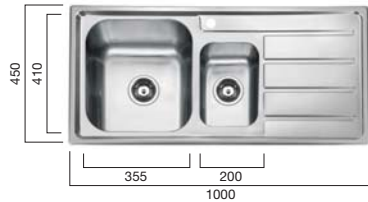

Square Sinks & Accessories

1

3

2

4

5

**— 1
Solus MK3 Single
Bowl Sink**

Left hand or right
hand bowl available

1 Taphole

High quality 304
grade stainless steel

Sound deadening pads

**— 2
Solus MK3 1 &
3/4 Bowl Sink**

Left hand or right
hand bowls available

1 Taphole

High quality 304
grade stainless steel

Sound deadening pads

**— 3
Solus MK3 Double
Bowl Sink**

Left hand or right
hand bowls available

1 Taphole

High quality 304
grade stainless steel

Sound deadening pads

**— 4
Solus MK3 Double
Bowl Double
Drainer Sink**

1 Taphole

High quality 304
grade stainless steel

Sound deadening pads

**— 5
Solus MK3 1 &
1/3 Bowl Sink**

Left hand or right
hand bowls available

1 Taphole

High quality 304
grade stainless steel

Sound deadening pad