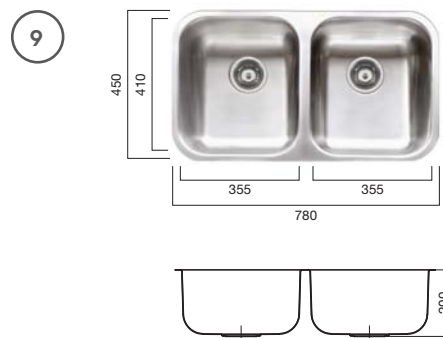

**— 6
Solus MK3 Single
Undermount Sink**

0 Taphole

High quality 304 grade stainless steel

Sound deadening pads

Undermount installation with clipping system

**— 7
Solus MK3 1 & 1/3 Bowl
Undermount Sink**

0 Taphole

High quality 304 grade stainless steel

Sound deadening pads

Undermount installation with clipping system

**— 8
Solus MK3 1 & 3/4 Bowl
Undermount Sink**

0 Taphole

High quality 304 grade stainless steel

Sound deadening pads

Undermount installation with clipping system

**— 9
Solus MK3 Double Bowl
Undermount Sink**

0 Taphole

High quality 304 grade stainless steel

Sound deadening pads

Undermount installation with clipping system