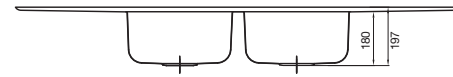

Square Sinks & Accessories

1

3

2

4

5

**— 1
Solus MK3 Single
Bowl Sink**

Left hand or right
hand bowl available

1 Taphole

High quality 304
grade stainless steel

Sound deadening pads

**— 2
Solus MK3 1 &
3/4 Bowl Sink**

Left hand or right
hand bowls available

1 Taphole

High quality 304
grade stainless steel

Sound deadening pads

**— 3
Solus MK3 Double
Bowl Sink**

Left hand or right
hand bowls available

1 Taphole

High quality 304
grade stainless steel

Sound deadening pads

**— 4
Solus MK3 Double
Bowl Double
Drainer Sink**

1 Taphole

High quality 304
grade stainless steel

Sound deadening pads

**— 5
Solus MK3 1 &
1/3 Bowl Sink**

Left hand or right
hand bowls available

1 Taphole

High quality 304
grade stainless steel

Sound deadening pad