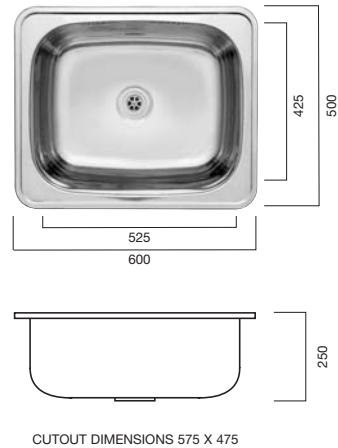

— 4 Posh Solus Round Chopping Board

Solid timber

Troughs & Cabinets

1

3

2

— 1 Solus 70 Litre Laundry Trough

675mm l x 505mm w x 300mm d

Available with 0 or 2 tapholes

(Includes reversible
bypass assembly)

70 litre generous bowl capacity

Premium 304 grade
stainless steel

1mm thickness for
stability and long life

Plug and Waste included

— 2 Solus Double Laundry Trough

1160mm l x 505mm w x 250mm d

1 taphole with left and
right bypass

(Includes reversible
bypass assembly)

2 x 45L bowls, 90 litre
generous bowl capacity

Premium 304 grade
stainless steel

Heavy gauge for stability
and long life