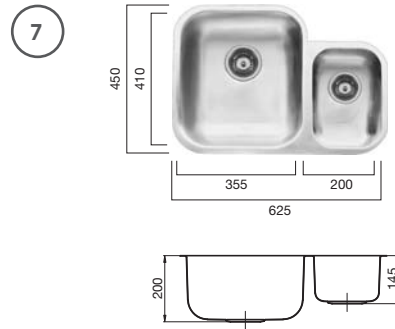

**— 6
Solus MK3 Single
Undermount Sink**

0 Taphole

High quality 304 grade stainless steel

Sound deadening pads

Undermount installation with clipping system

**— 7
Solus MK3 1 & 1/3 Bowl
Undermount Sink**

0 Taphole

High quality 304 grade stainless steel

Sound deadening pads

Undermount installation with clipping system

**— 8
Solus MK3 1 & 3/4 Bowl
Undermount Sink**

0 Taphole

High quality 304 grade stainless steel

Sound deadening pads

Undermount installation with clipping system

**— 9
Solus MK3 Double Bowl
Undermount Sink**

0 Taphole

High quality 304 grade stainless steel

Sound deadening pads

Undermount installation with clipping system