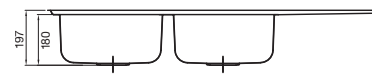

Square Sinks & Accessories

1

3

2

4

5

**— 1
Solus MK3 Single
Bowl Sink**

Left hand or right
hand bowl available

1 Taphole

High quality 304
grade stainless steel

Sound deadening pads

**— 2
Solus MK3 1 &
3/4 Bowl Sink**

Left hand or right
hand bowls available

1 Taphole

High quality 304
grade stainless steel

Sound deadening pads

**— 3
Solus MK3 Double
Bowl Sink**

Left hand or right
hand bowls available

1 Taphole

High quality 304
grade stainless steel

Sound deadening pads

**— 4
Solus MK3 Double
Bowl Double
Drainer Sink**

1 Taphole

High quality 304
grade stainless steel

Sound deadening pads

**— 5
Solus MK3 1 &
1/3 Bowl Sink**

Left hand or right
hand bowls available

1 Taphole

High quality 304
grade stainless steel

Sound deadening pad