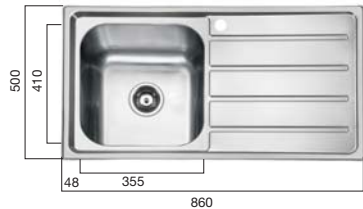

Square Sinks & Accessories

1