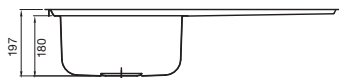

Square Sinks & Accessories

1