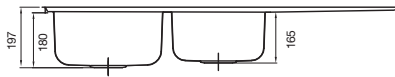

Square Sinks & Accessories

1

3

2

4

5

**— 1
Solus MK3 Single
Bowl Sink**

Left hand or right
hand bowl available

1 Taphole

High quality 304
grade stainless steel

Sound deadening pads

**— 2
Solus MK3 1 &
3/4 Bowl Sink**

Left hand or right
hand bowls available

1 Taphole

High quality 304
grade stainless steel

Sound deadening pads

**— 3
Solus MK3 Double
Bowl Sink**

Left hand or right
hand bowls available

1 Taphole

High quality 304
grade stainless steel

Sound deadening pads

**— 4
Solus MK3 Double
Bowl Double
Drainer Sink**

1 Taphole

High quality 304
grade stainless steel

Sound deadening pads

**— 5
Solus MK3 1 &
1/3 Bowl Sink**

Left hand or right
hand bowls available

1 Taphole

High quality 304
grade stainless steel

Sound deadening pad