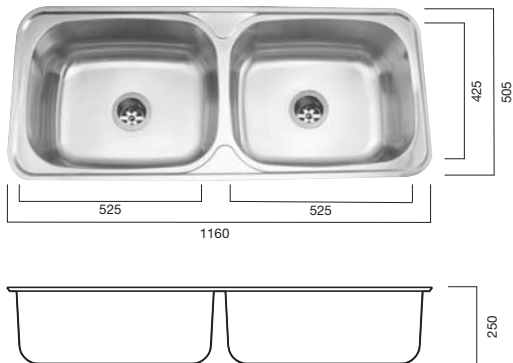

— 2 Solus Round Sink

304 Grade Stainless Steel

Sound deadening pads under bowl

430mm

0 taphole

Sink packs also available with matching wire basket and chopping board

— 3 Posh Solus Wire Basket

High quality 304 grade stainless steel

— 4 Posh Solus Round Chopping Board

Solid timber

Troughs & Cabinets

1

3

2

— 1 Solus 70 Litre Laundry Trough

675mm l x 505mm w x 300mm d

Available with 0 or 2 tapholes

(Includes reversible
bypass assembly)

70 litre generous bowl capacity

Premium 304 grade
stainless steel

1mm thickness for
stability and long life

Plug and Waste included

— 2 Solus Double Laundry Trough

1160mm l x 505mm w x 250mm d

1 taphole with left and
right bypass

(Includes reversible
bypass assembly)

2 x 45L bowls, 90 litre
generous bowl capacity

Premium 304 grade
stainless steel

Heavy gauge for stability
and long life