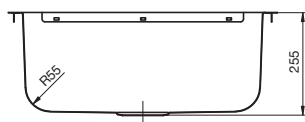

— 5
Solus Compact Laundry
Trough & Cabinet

500mm w x 600mm d x 885mm h

Heavy duty powdercoated
 steel cabinet

Heavy MDF melamine
 shelf included

Adjustable legs

Child safety latch

Reversible door

Plug and Waste included

4

5

Troughs & Cabinets

1

2

– 1 Domaine 45 Litre Laundry Trough

600mm l x 500 mm w x 225mm d

2 x 42mm tapholes (Includes reversible bypass assembly)