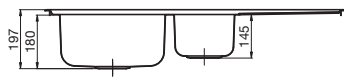

Square Sinks & Accessories

1

3

2

4

5

**— 1
Solus MK3 Single
Bowl Sink**

Left hand or right
hand bowl available

1 Taphole

High quality 304
grade stainless steel

Sound deadening pads

**— 2
Solus MK3 1 &
3/4 Bowl Sink**

Left hand or right
hand bowls available

1 Taphole

High quality 304
grade stainless steel

Sound deadening pads

**— 3
Solus MK3 Double
Bowl Sink**

Left hand or right
hand bowls available

1 Taphole

High quality 304
grade stainless steel

Sound deadening pads

**— 4
Solus MK3 Double
Bowl Double
Drainer Sink**

1 Taphole

High quality 304
grade stainless steel

Sound deadening pads

**— 5
Solus MK3 1 &
1/3 Bowl Sink**

Left hand or right
hand bowls available

1 Taphole

High quality 304
grade stainless steel

Sound deadening pad