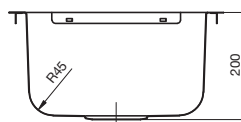

— 5
Solus Compact Laundry
Trough & Cabinet

500mm w x 600mm d x 885mm h

Heavy duty powdercoated
 steel cabinet

Heavy MDF melamine
 shelf included

Adjustable legs

Child safety latch

Reversible door

Plug and Waste included

4

5

Troughs & Cabinets

1

2

– 1 Domaine 45 Litre Laundry Trough

600mm l x 500 mm w x 225mm d

2 x 42mm tapholes (Includes reversible bypass assembly)