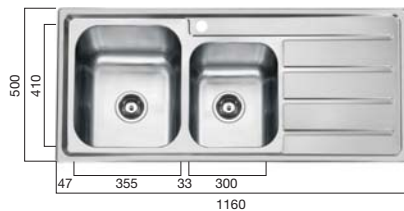

Square Sinks & Accessories

1

3

2

4

5

**— 1
Solus MK3 Single
Bowl Sink**

Left hand or right
hand bowl available

1 Taphole

High quality 304
grade stainless steel

Sound deadening pads

**— 2
Solus MK3 1 &
3/4 Bowl Sink**

Left hand or right
hand bowls available

1 Taphole

High quality 304
grade stainless steel

Sound deadening pads

**— 3
Solus MK3 Double
Bowl Sink**

Left hand or right
hand bowls available

1 Taphole

High quality 304
grade stainless steel

Sound deadening pads

**— 4
Solus MK3 Double
Bowl Double
Drainer Sink**

1 Taphole

High quality 304
grade stainless steel

Sound deadening pads

**— 5
Solus MK3 1 &
1/3 Bowl Sink**

Left hand or right
hand bowls available

1 Taphole

High quality 304
grade stainless steel

Sound deadening pad