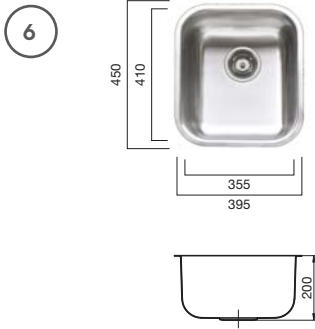

**— 6
Solus MK3 Single
Undermount Sink**

0 Taphole

High quality 304 grade stainless steel

Sound deadening pads

Undermount installation with clipping system

**— 7
Solus MK3 1 & 1/3 Bowl
Undermount Sink**

0 Taphole

High quality 304 grade stainless steel

Sound deadening pads

Undermount installation with clipping system

**— 8
Solus MK3 1 & 3/4 Bowl
Undermount Sink**

0 Taphole

High quality 304 grade stainless steel

Sound deadening pads

Undermount installation with clipping system

**— 9
Solus MK3 Double Bowl
Undermount Sink**

0 Taphole

High quality 304 grade stainless steel

Sound deadening pads

Undermount installation with clipping system