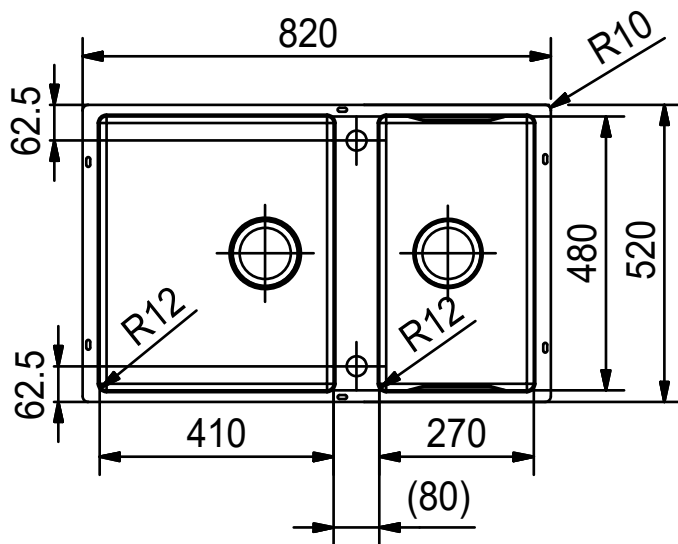

Dimensions are nominal measurements only.

CLEANING RECOMMENDATIONS:

We recommend the use of soapy water or approved cleaners. This product should not be cleaned with abrasive materials. Damage caused by any improper treatment is not covered by the product warranty. Refer to Warranty Conditions

Disclaimer: Products in this specification manual must by regulation be installed by licensed and registered trade people. The manufacturer/distributor reserves the right to vary specifications or delete models from their range without prior notification. Dimensions are nominal measurements only. Dimensions and set-outs listed are correct at time of publication however the manufacturer/distributor takes no responsibility for printing errors.

Published 01/10/2020

To see the complete Franke range go to www.reece.com.au