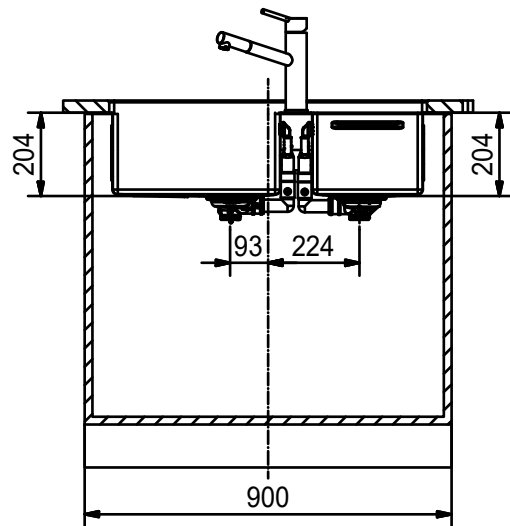

Dimensions are nominal measurements only.

CLEANING RECOMMENDATIONS:

We recommend the use of soapy water or approved cleaners. This product should not be cleaned with abrasive materials. Damage caused by any improper treatment is not covered by the product warranty. Refer to Warranty Conditions

Disclaimer: Products in this specification manual must by regulation be installed by licensed and registered trade people. The manufacturer/distributor reserves the right to vary specifications or delete models from their range without prior notification. Dimensions are nominal measurements only. Dimensions and set-outs listed are correct at time of publication however the manufacturer/distributor takes no responsibility for printing errors.

Published 01/10/2020

To see the complete Franke range go to www.reece.com.au