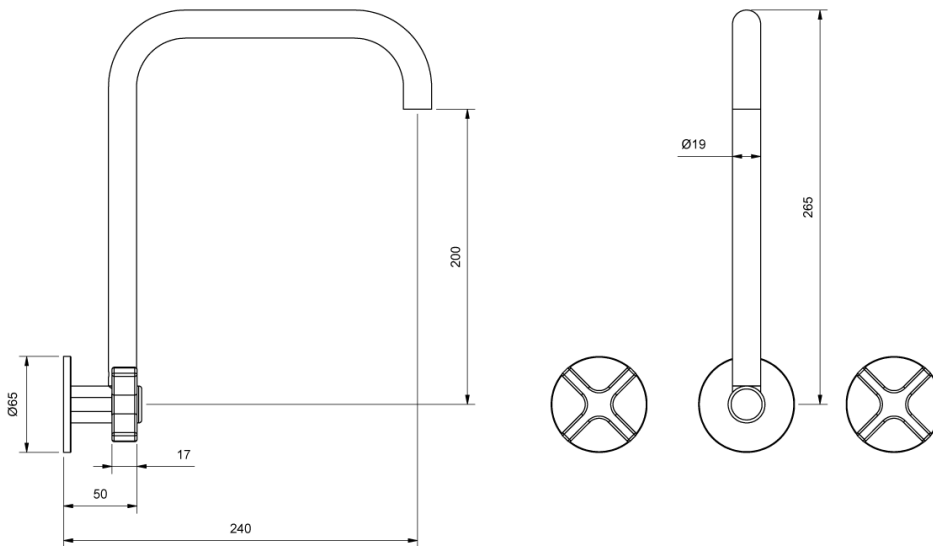

Milli Exo Wall Sink Set Matte Black (4 Star)

2299077

SPECIFICATIONS

Recommended Use	Domestic, Hotel & Commercial
Colour	Matte Black
Finish	Matte
Body Material	Electroplated Brass
Recommended Pressure Range	150 - 500 kPa
Maximum Continuous Working Temperature	80 deg C
Suitable for Storage Tank Hot Water	Yes
Suitable for Continuous Flow Hot Water	Yes
Suitable for Gravity Feed Hot Water	No

WARRANTY

Warranty - Domestic Use	15 Years
Spare Parts & Labour	5 Years

Please refer to Warranty Page for full Terms and Conditions

Dimensions are nominal measurements only.

CLEANING RECOMMENDATIONS:

We recommend the use of soapy water or approved cleaners. This product should not be cleaned with abrasive materials. Damage caused by any improper treatment is not covered by the product warranty. Refer to Warranty Conditions

Disclaimer: Products in this specification manual must by regulation be installed by licensed and registered trade people. The manufacturer/distributor reserves the right to vary specifications or delete models from their range without prior notification. Dimensions are nominal measurements only. Dimensions and set-outs listed are correct at time of publication however the manufacturer/distributor takes no responsibility for printing errors.

Published 30/09/2022

To see the complete Milli range go to www.reece.com.au