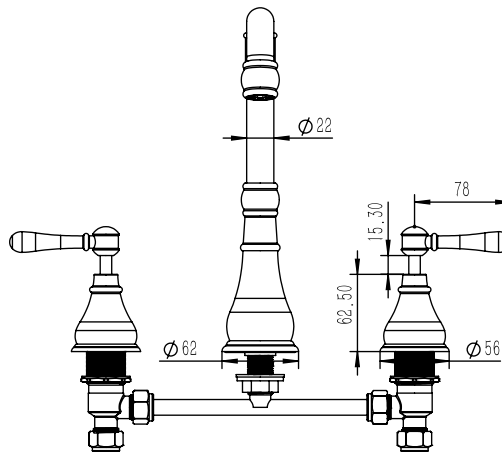

Milli

Milli Voir Hob English Sink / Spa Set Lever Brushed Gold (4 Star)

2266237

SPECIFICATIONS

Recommended Use	Domestic, Hotel & Commercial
Colour	Brushed Gold
Body Material	DR Brass
Recommended Pressure Range	150 - 500 kPa
Maximum Continuous Working Temperature	80 deg C
Suitable for Storage Tank Hot Water	Yes
Suitable for Continuous Flow Hot Water	Yes
Suitable for Gravity Feed Hot Water	No

WARRANTY

Warranty - Domestic Use	15 Years
Spare Parts & Labour	12 Months

Please refer to Warranty Page for full Terms and Conditions