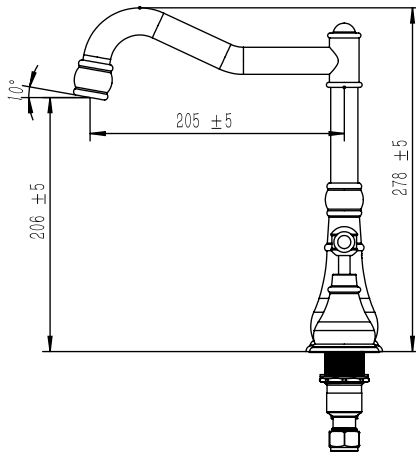

Milli

Milli Voir Hob English Sink / Spa Set Lever Brushed Gold (4 Star)

2266237

SPECIFICATIONS

Recommended Use	Domestic, Hotel & Commercial
Colour	Brushed Gold
Body Material	DR Brass
Recommended Pressure Range	150 - 500 kPa
Maximum Continuous Working Temperature	80 deg C
Suitable for Storage Tank Hot Water	Yes
Suitable for Continuous Flow Hot Water	Yes
Suitable for Gravity Feed Hot Water	No

WARRANTY

Warranty - Domestic Use	15 Years
Spare Parts & Labour	12 Months

Please refer to Warranty Page for full Terms and Conditions