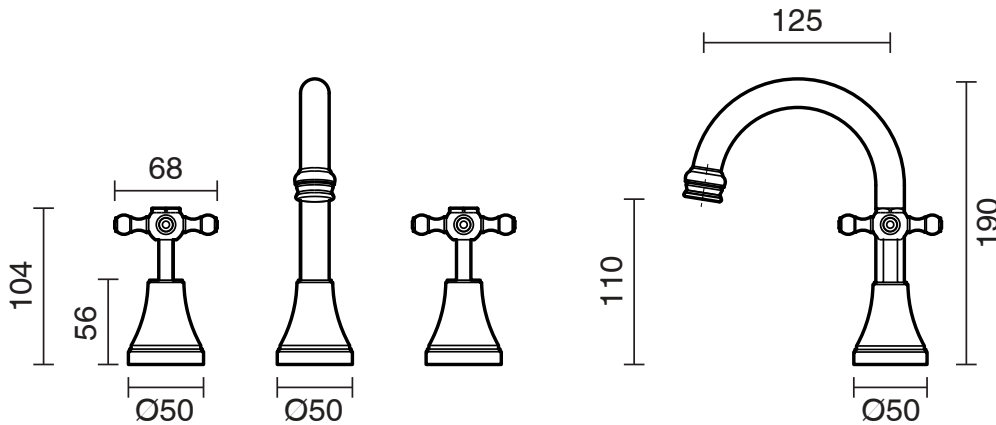

KADO

Kado Era Basin Set Fixed Cross Handles Brass Gold (5 Star)

9507571

SPECIFICATIONS

Recommended Use	Domestic, Hotel & Commercial
Colour	Brass Gold
Finish	Polished
Material	DR Brass
Recommended Pressure Range	150 - 500 kPa
Maximum Continuous Working Temperature	80 deg C
Suitable for Storage Tank Hot Water	Yes
Suitable for Continuous Flow Hot Water	Yes
Suitable for Gravity Feed Hot Water	No

WARRANTY

Warranty - Domestic Use	10 Years
Spare Parts & Labour	12 Months

Please refer to Warranty Page for full Terms and Conditions