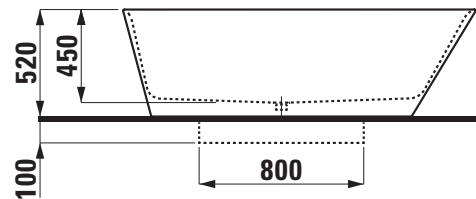

LAUFEN Kartell Freestanding Bath 1715mm Overflow Sentec White

1708304

SPECIFICATIONS

Recommended Use	Domestic, Hotel & Commercial
Material	Sentec Solid Surface
Colour	White
Capacity	275 ltr
Weight	104 kg
Overflow Configuration	Overflow
Plug & Waste	Sold Separately

WARRANTY

Warranty - Domestic Use	15 Years
Spare Parts & Labour	12 Months

Please refer to Warranty Page for full Terms and Conditions

Dimensions are nominal measurements only.

CLEANING RECOMMENDATIONS:

We recommend the use of soapy water or approved cleaners. This product should not be cleaned with abrasive materials. Damage caused by any improper treatment is not covered by the product warranty. Refer to Warranty Conditions

Disclaimer: Products in this specification manual must by regulation be installed by licensed and registered trade people. The manufacturer/distributor reserves the right to vary specifications or delete models from their range without prior notification. Dimensions are nominal measurements only. Dimensions and set-outs listed are correct at time of publication however the manufacturer/distributor takes no responsibility for printing errors.

Published 06/10/2020

To see the complete LAUFEN range go to www.reece.com.au