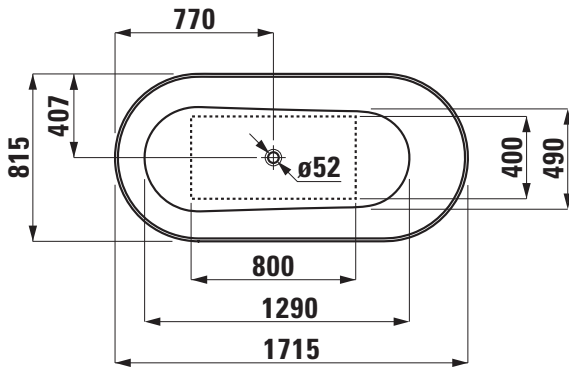

LAUFEN Kartell Freestanding Bath 1715mm Overflow Sentec White

1708304

SPECIFICATIONS

Recommended Use	Domestic, Hotel & Commercial
Material	Sentec Solid Surface
Colour	White
Capacity	275 ltr
Weight	104 kg
Overflow Configuration	Overflow
Plug & Waste	Sold Separately

WARRANTY

Warranty - Domestic Use	15 Years
Spare Parts & Labour	12 Months

Please refer to Warranty Page for full Terms and Conditions

Dimensions are nominal measurements only.

CLEANING RECOMMENDATIONS:

We recommend the use of soapy water or approved cleaners. This product should not be cleaned with abrasive materials. Damage caused by any improper treatment is not covered by the product warranty. Refer to Warranty Conditions

Disclaimer: Products in this specification manual must by regulation be installed by licensed and registered trade people. The manufacturer/distributor reserves the right to vary specifications or delete models from their range without prior notification. Dimensions are nominal measurements only. Dimensions and set-outs listed are correct at time of publication however the manufacturer/distributor takes no responsibility for printing errors.

Published 06/10/2020

To see the complete LAUFEN range go to www.reece.com.au