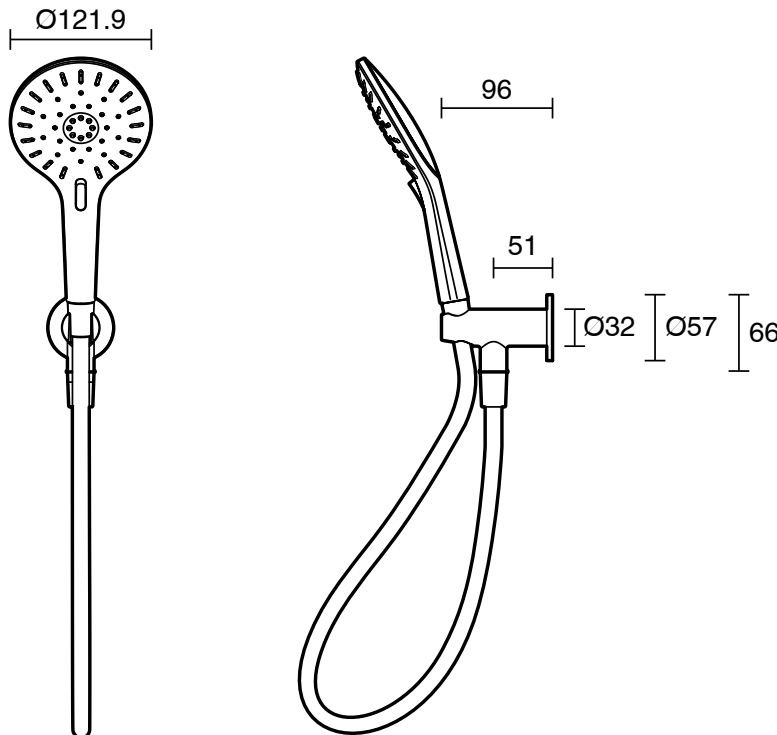

Roca Ona Handshower with Wall Bracket Matte Black (5 Star)

14937

SPECIFICATIONS	
Recommended Use	Domestic;Commercial;Hotel
Colour Category	Black
Colour Finish	Matte Black
Max Continuous Working Pressure (kPa)	500
Max Continuous Working Temperature (deg C)	60
Hot Water Unit Suitability	Storage Tank;Continuous Flow
WARRANTY	
Warranty - Domestic Use (Years)	15
Spare Parts & Labour (Years)	1
<i>Please refer to Warranty Page for full Terms and Conditions</i>	