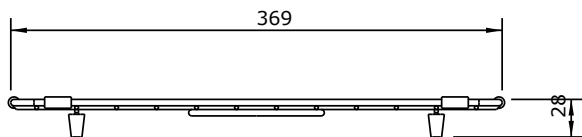

Memo Harper 300x370 Sink Protect Grid Stainless Steel

2407037

SPECIFICATIONS

Recommended Use	Domestic;Hotel;Commercial
Colour Finish	Brushed Stainless Steel
Primary Material	Stainless Steel 304

WARRANTY

Replacement Only - Domestic Use (Years)	1
Parts Replacement Only (Years)	1

Please refer to Warranty Page for full Terms and Conditions

Dimensions are nominal measurements only.

CLEANING RECOMMENDATIONS:

We recommend the use of soapy water or approved cleaners. This product should not be cleaned with abrasive materials. Damage caused by any improper treatment is not covered by the product warranty. Refer to Warranty Conditions

Disclaimer: Products in this specification manual must by regulation be installed by licensed and registered trade people. The manufacturer/distributor reserves the right to vary specifications or delete models from their range without prior notification. Dimensions are nominal measurements only. Dimensions and set-outs listed are correct at time of publication however the manufacturer/distributor takes no responsibility for printing errors.

Published 13/03/2025

To see the complete Memo range go to www.reece.com.au