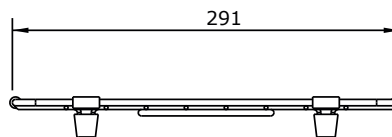

Dimensions are nominal measurements only.

CLEANING RECOMMENDATIONS:

We recommend the use of soapy water or approved cleaners. This product should not be cleaned with abrasive materials. Damage caused by any improper treatment is not covered by the product warranty. Refer to Warranty Conditions

Disclaimer: Products in this specification manual must by regulation be installed by licensed and registered trade people. The manufacturer/distributor reserves the right to vary specifications or delete models from their range without prior notification. Dimensions are nominal measurements only. Dimensions and set-outs listed are correct at time of publication however the manufacturer/distributor takes no responsibility for printing errors.

Published 13/03/2025

To see the complete Memo range go to www.reece.com.au