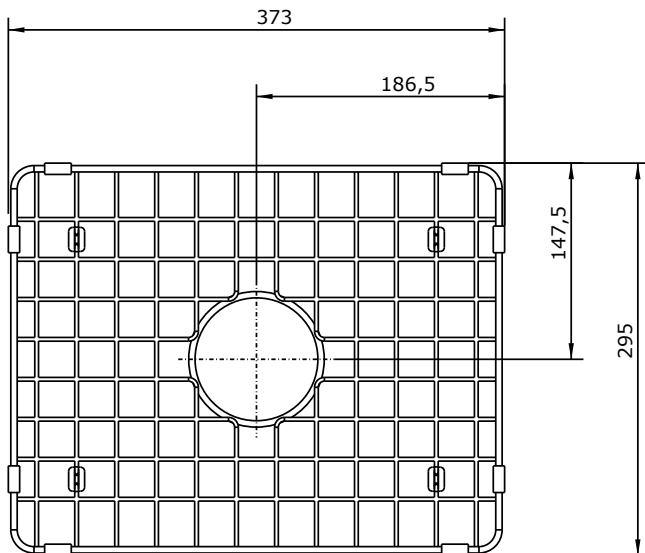

Memo Harper 300x370 Sink Protect Grid Stainless Steel

2407037

SPECIFICATIONS

Recommended Use	Domestic;Hotel;Commercial
Colour Finish	Brushed Stainless Steel
Primary Material	Stainless Steel 304

WARRANTY

Replacement Only - Domestic Use (Years)	1
Parts Replacement Only (Years)	1

Please refer to Warranty Page for full Terms and Conditions

Dimensions are nominal measurements only.

CLEANING RECOMMENDATIONS:

We recommend the use of soapy water or approved cleaners. This product should not be cleaned with abrasive materials. Damage caused by any improper treatment is not covered by the product warranty. Refer to Warranty Conditions

Disclaimer: Products in this specification manual must by regulation be installed by licensed and registered trade people. The manufacturer/distributor reserves the right to vary specifications or delete models from their range without prior notification. Dimensions are nominal measurements only. Dimensions and set-outs listed are correct at time of publication however the manufacturer/distributor takes no responsibility for printing errors.

Published 13/03/2025

To see the complete Memo range go to www.reece.com.au