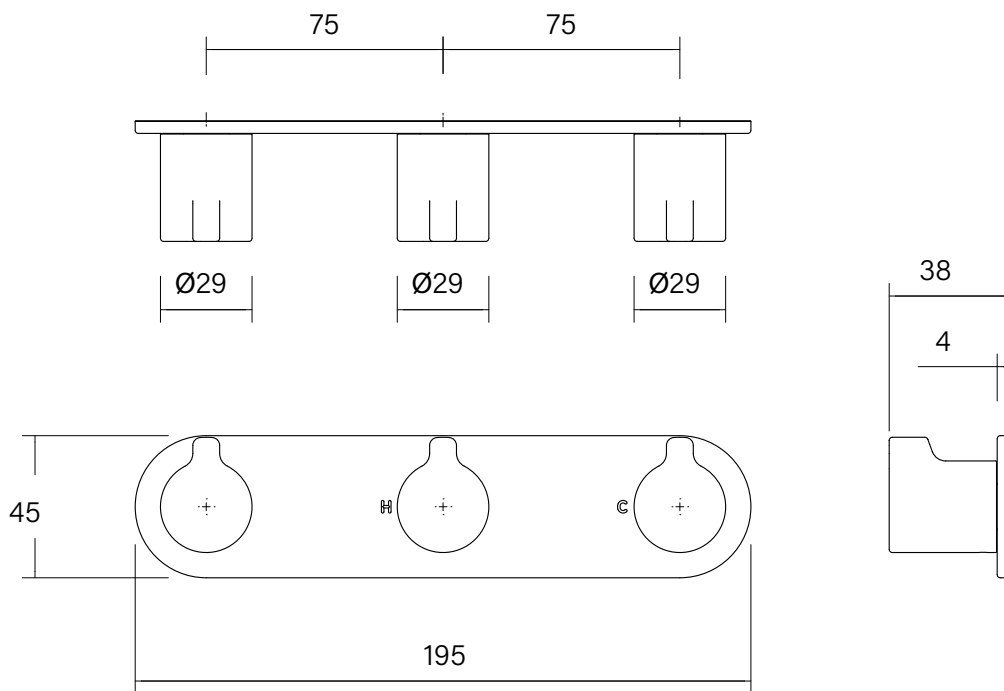

Faucet Strommen Vara Fin Wall Top Assembly with Diverter Trimset Armada Bronze Lead Free

40243

SPECIFICATIONS	
Recommended Use	Domestic; Commercial; Hotel
Colour Finish	Armada Bronze
Primary Material	DR Brass
Recommended Pressure Range	300 - 500 kPa
Max Continuous Working Temperature (deg C)	65
Min Continuous Working Temperature (deg C)	5
Hot Water Unit Suitability	Storage Tank, Continuous Flow
WARRANTY	
Warranty - Domestic Use (Years)	40
Spare Parts & Labour (Years)	10

Please refer to Warranty Page for full Terms and Conditions

Dimensions are nominal measurements only.

CLEANING RECOMMENDATIONS:

We recommend the use of soapy water or approved cleaners. This product should not be cleaned with abrasive materials. Damage caused by any improper treatment is not covered by the product warranty. Refer to Warranty Conditions

Disclaimer: Products in this specification manual must by regulation be installed by licensed and registered trade people. The manufacturer/distributor reserves the right to vary specifications or delete models from their range without prior notification. Dimensions are nominal measurements only. Dimensions and set-outs listed are correct at time of publication however the manufacturer/distributor takes no responsibility for printing errors.

Published 11/02/2026

To see the complete Faucet Strommen
Vara range go to www.reece.com.au