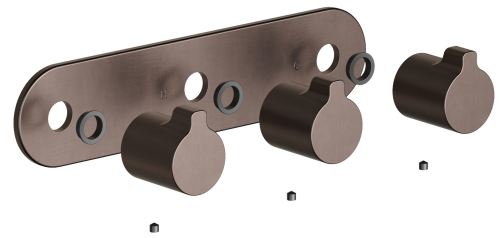

Faucet Strommen Vara Fin Wall Top Assembly with Diverter Trimset Armada Bronze Lead Free

40243

SPECIFICATIONS	
Recommended Use	Domestic; Commercial; Hotel
Colour Finish	Armada Bronze
Primary Material	DR Brass
Recommended Pressure Range	300 - 500 kPa
Max Continuous Working Temperature (deg C)	65
Min Continuous Working Temperature (deg C)	5
Hot Water Unit Suitability	Storage Tank, Continuous Flow
WARRANTY	
Warranty - Domestic Use (Years)	40
Spare Parts & Labour (Years)	10

Please refer to Warranty Page for full Terms and Conditions

Dimensions are nominal measurements only.

CLEANING RECOMMENDATIONS:

We recommend the use of soapy water or approved cleaners. This product should not be cleaned with abrasive materials. Damage caused by any improper treatment is not covered by the product warranty. Refer to Warranty Conditions

Disclaimer: Products in this specification manual must by regulation be installed by licensed and registered trade people. The manufacturer/distributor reserves the right to vary specifications or delete models from their range without prior notification. Dimensions are nominal measurements only. Dimensions and set-outs listed are correct at time of publication however the manufacturer/distributor takes no responsibility for printing errors.

Published 11/02/2026

To see the complete Faucet Strommen
Vara range go to www.reece.com.au