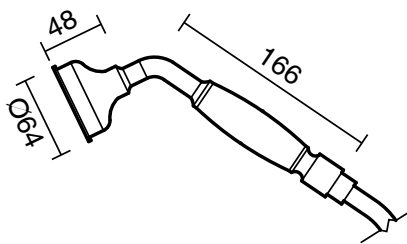

KADO

Kado Era Wall Mounted Telephone Bath Set Lever Porcelain Handle Chrome (3 Star)

9507945

SPECIFICATIONS

Recommended Use	Domestic, Hotel & Commercial
Colour	Chrome with Porcelain Handles
Finish	Polished
Material	DR Brass
Recommended Pressure Range	150 - 500 kPa
Maximum Continuous Working Temperature	80 deg C
Suitable for Storage Tank Hot Water	Yes
Suitable for Continuous Flow Hot Water	Yes
Suitable for Gravity Feed Hot Water	No

WARRANTY

Warranty - Domestic Use	10 Years
Spare Parts & Labour	12 Months

Please refer to Warranty Page for full Terms and Conditions

Dimensions are nominal measurements only.

CLEANING RECOMMENDATIONS:

We recommend the use of soapy water or approved cleaners. This product should not be cleaned with abrasive materials. Damage caused by any improper treatment is not covered by the product warranty. Refer to Warranty Conditions

Disclaimer: Products in this specification manual must by regulation be installed by licensed and registered trade people. The manufacturer/distributor reserves the right to vary specifications or delete models from their range without prior notification. Dimensions are nominal measurements only. Dimensions and set-outs listed are correct at time of publication however the manufacturer/distributor takes no responsibility for printing errors.

Published 12/10/2023

To see the complete Kado range go to www.reece.com.au