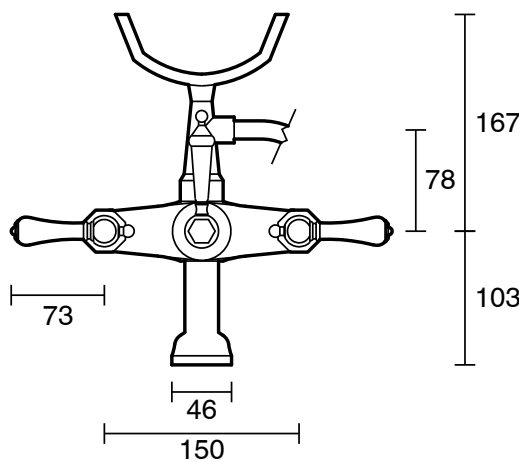

KADO

Kado Era Wall Mounted Telephone Bath Set Lever Porcelain Handle Chrome (3 Star)

9507945

SPECIFICATIONS

Recommended Use	Domestic, Hotel & Commercial
Colour	Chrome with Porcelain Handles
Finish	Polished
Material	DR Brass
Recommended Pressure Range	150 - 500 kPa
Maximum Continuous Working Temperature	80 deg C
Suitable for Storage Tank Hot Water	Yes
Suitable for Continuous Flow Hot Water	Yes
Suitable for Gravity Feed Hot Water	No

WARRANTY

Warranty - Domestic Use	10 Years
Spare Parts & Labour	12 Months

Please refer to Warranty Page for full Terms and Conditions

Dimensions are nominal measurements only.

CLEANING RECOMMENDATIONS:

We recommend the use of soapy water or approved cleaners. This product should not be cleaned with abrasive materials. Damage caused by any improper treatment is not covered by the product warranty. Refer to Warranty Conditions

Disclaimer: Products in this specification manual must by regulation be installed by licensed and registered trade people. The manufacturer/distributor reserves the right to vary specifications or delete models from their range without prior notification. Dimensions are nominal measurements only. Dimensions and set-outs listed are correct at time of publication however the manufacturer/distributor takes no responsibility for printing errors.

Published 12/10/2023

To see the complete Kado range go to www.reece.com.au