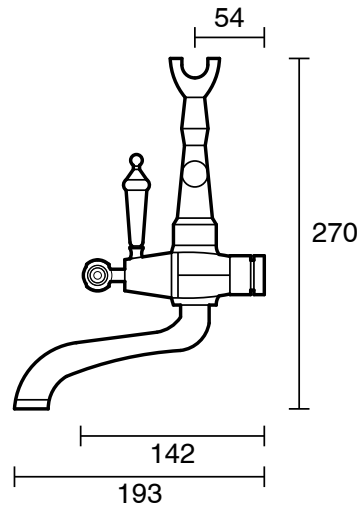

KADO

Kado Era Wall Mounted Telephone Bath Set Lever Porcelain Handle Chrome (3 Star)

9507945

SPECIFICATIONS

Recommended Use	Domestic, Hotel & Commercial
Colour	Chrome with Porcelain Handles
Finish	Polished
Material	DR Brass
Recommended Pressure Range	150 - 500 kPa
Maximum Continuous Working Temperature	80 deg C
Suitable for Storage Tank Hot Water	Yes
Suitable for Continuous Flow Hot Water	Yes
Suitable for Gravity Feed Hot Water	No

WARRANTY

Warranty - Domestic Use	10 Years
Spare Parts & Labour	12 Months

Please refer to Warranty Page for full Terms and Conditions

Dimensions are nominal measurements only.

CLEANING RECOMMENDATIONS:

We recommend the use of soapy water or approved cleaners. This product should not be cleaned with abrasive materials. Damage caused by any improper treatment is not covered by the product warranty. Refer to Warranty Conditions

Disclaimer: Products in this specification manual must by regulation be installed by licensed and registered trade people. The manufacturer/distributor reserves the right to vary specifications or delete models from their range without prior notification. Dimensions are nominal measurements only. Dimensions and set-outs listed are correct at time of publication however the manufacturer/distributor takes no responsibility for printing errors.

Published 12/10/2023

To see the complete Kado range go to www.reece.com.au