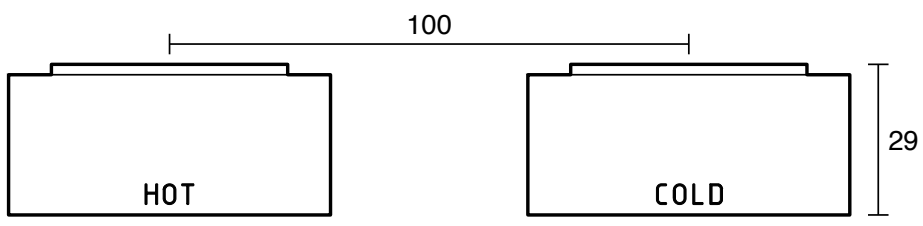

SUSSEX

Sussex Pure Elemental Wall Top Assembly PVD Brushed Gunmetal Lead Free

43763

SPECIFICATIONS

Recommended Use	Residential;Commercial
Colour Finish	Brushed Gunmetal
Primary Material	Lead Free Brass
Recommended Pressure Range	150 - 500 kPa as per AS3500
Max Continuous Working Temperature (deg C)	65
Min Continuous Working Temperature (deg C)	1

WARRANTY

Residential Use (Years)	40
Commercial Use (Years)	10

Please refer to Sussex Warranty page for full Terms and Conditions

Dimensions are nominal measurements only.

CLEANING RECOMMENDATIONS:

We recommend the use of soapy water or approved cleaners. This product should not be cleaned with abrasive materials. Damage caused by any improper treatment is not covered by the product warranty. Refer to Warranty Conditions

Disclaimer: Products in this specification manual must by regulation be installed by licensed and registered trade people. The manufacturer/distributor reserves the right to vary specifications or delete models from their range without prior notification. Dimensions are nominal measurements only. Dimensions and set-outs listed are correct at time of publication however the manufacturer/distributor takes no responsibility for printing errors.

Published 30/03/2026

To see the complete Sussex range go to www.reece.com.au