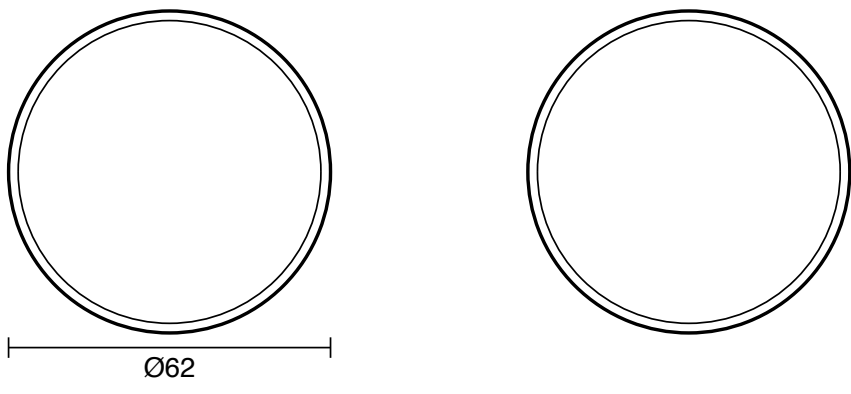

SUSSEX

Sussex Pure Elemental Wall Top Assembly PVD Brushed Gunmetal Lead Free

43763

SPECIFICATIONS

Recommended Use	Residential;Commercial
Colour Finish	Brushed Gunmetal
Primary Material	Lead Free Brass
Recommended Pressure Range	150 - 500 kPa as per AS3500
Max Continuous Working Temperature (deg C)	65
Min Continuous Working Temperature (deg C)	1

WARRANTY

Residential Use (Years)	40
Commercial Use (Years)	10

Please refer to Sussex Warranty page for full Terms and Conditions

Dimensions are nominal measurements only.

CLEANING RECOMMENDATIONS:

We recommend the use of soapy water or approved cleaners. This product should not be cleaned with abrasive materials. Damage caused by any improper treatment is not covered by the product warranty. Refer to Warranty Conditions

Disclaimer: Products in this specification manual must by regulation be installed by licensed and registered trade people. The manufacturer/distributor reserves the right to vary specifications or delete models from their range without prior notification. Dimensions are nominal measurements only. Dimensions and set-outs listed are correct at time of publication however the manufacturer/distributor takes no responsibility for printing errors.

Published 30/03/2026

To see the complete Sussex range go to www.reece.com.au