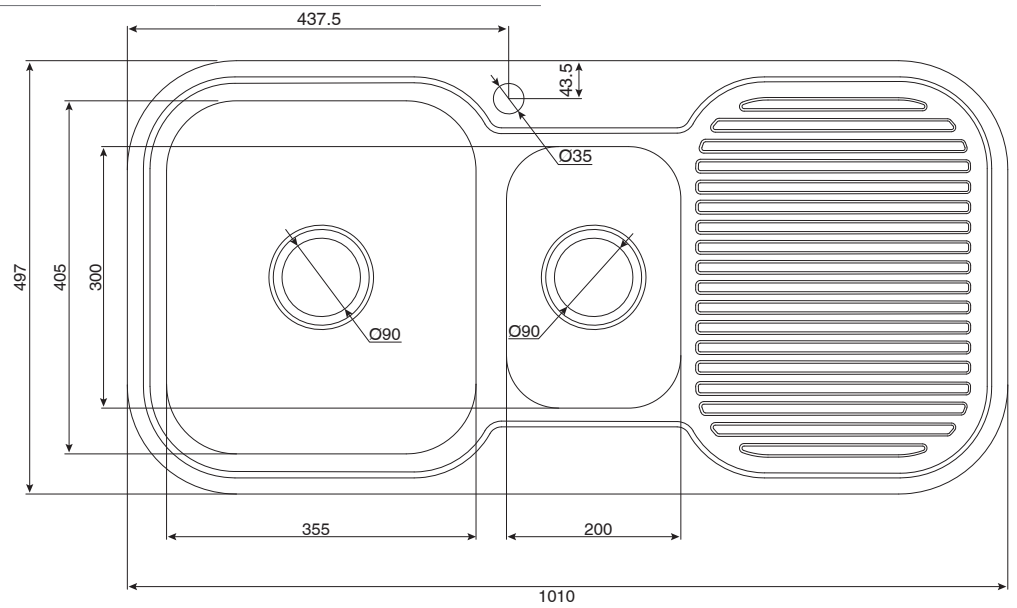

WARRANTY

Warranty - Domestic Use	12 Months
Spare Parts & Labour	12 Months

Please refer to Warranty Page for full Terms and Conditions

Sinks must be installed using a cutout template. No responsibility will be taken for damage that occurs where a template has not been used.