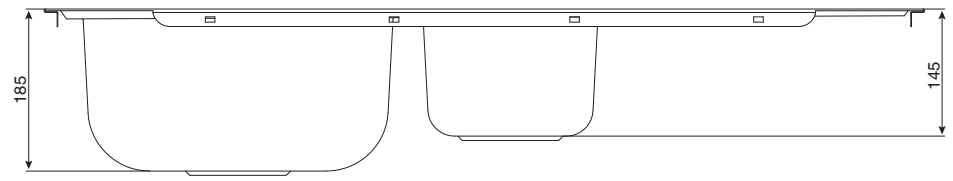

WARRANTY

Warranty - Domestic Use	12 Months
Spare Parts & Labour	12 Months

Please refer to Warranty Page for full Terms and Conditions

Sinks must be installed using a cutout template. No responsibility will be taken for damage that occurs where a template has not been used.