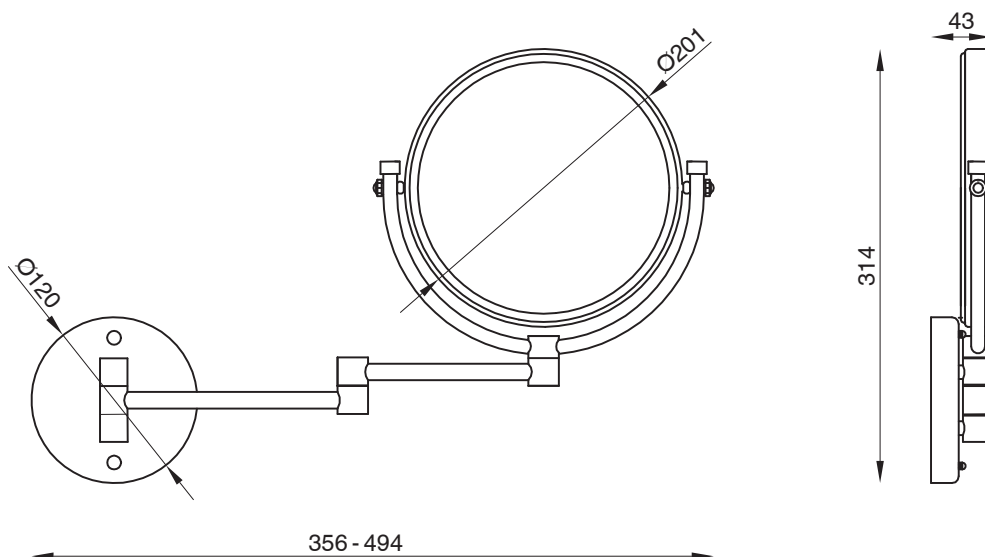

mizu

Mizu Silk Wall Mounted Pivot Arm Mirror Chrome

9503322

SPECIFICATIONS

Recommended Use	Domestic, Hotel & Commercial
Colour	Chrome
Material	Brass

WARRANTY

Replacement Only - Domestic Use 10 Years

Please refer to Warranty Page for full Terms and Conditions

Disclaimer: Products in this specification manual must by regulation be installed by licensed and registered trade people. The manufacturer/distributor reserves the right to vary specifications or delete models from their range without prior notification. Dimensions are nominal measurements only. Dimensions and set-outs listed are correct at time of publication however the manufacturer/distributor takes no responsibility for printing errors.